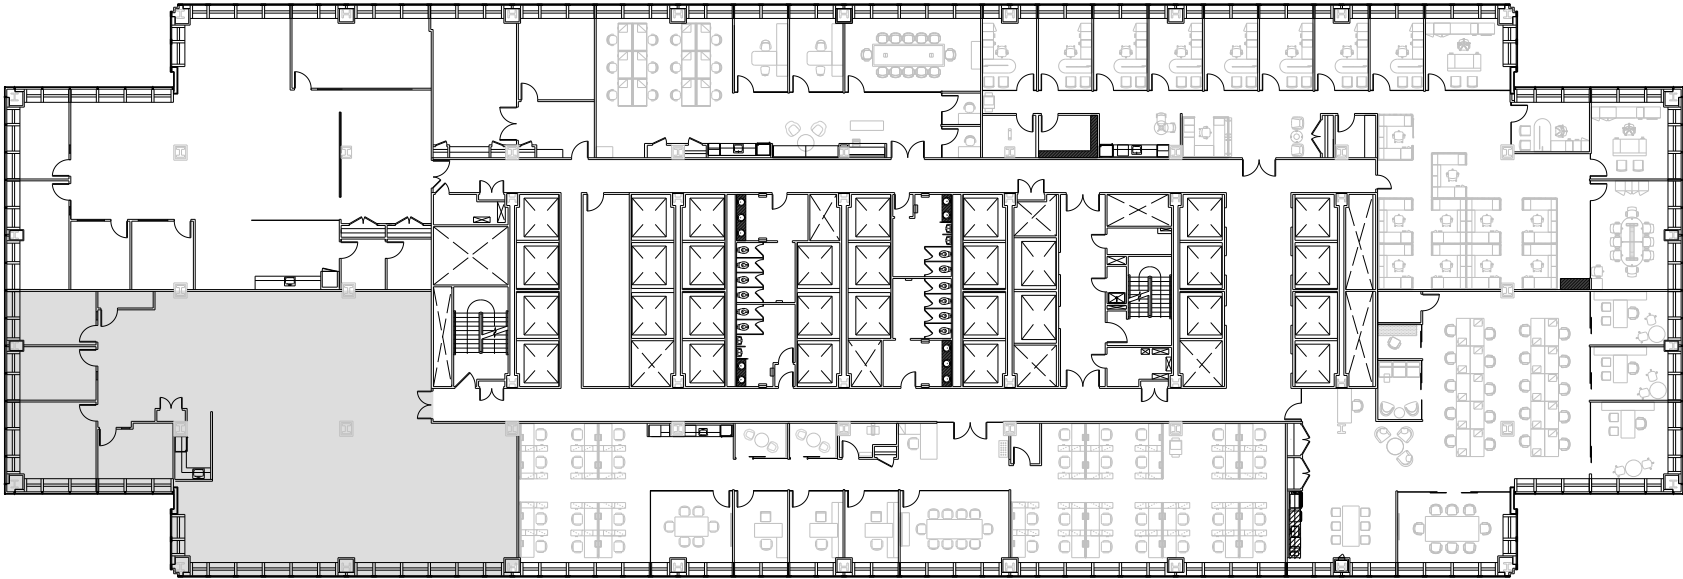

PENN 1

- 6,502 RSF

Leasing Contacts:

Josh Glick	Jared Silverman	Anthony Cugini	Jordan Donohue
212.894.7413	212.894.7458	212.894.7425	212.894.7456
jglick@vno.com	jsilverman@vno.com	acugini@vno.com	jdonohue@vno.com