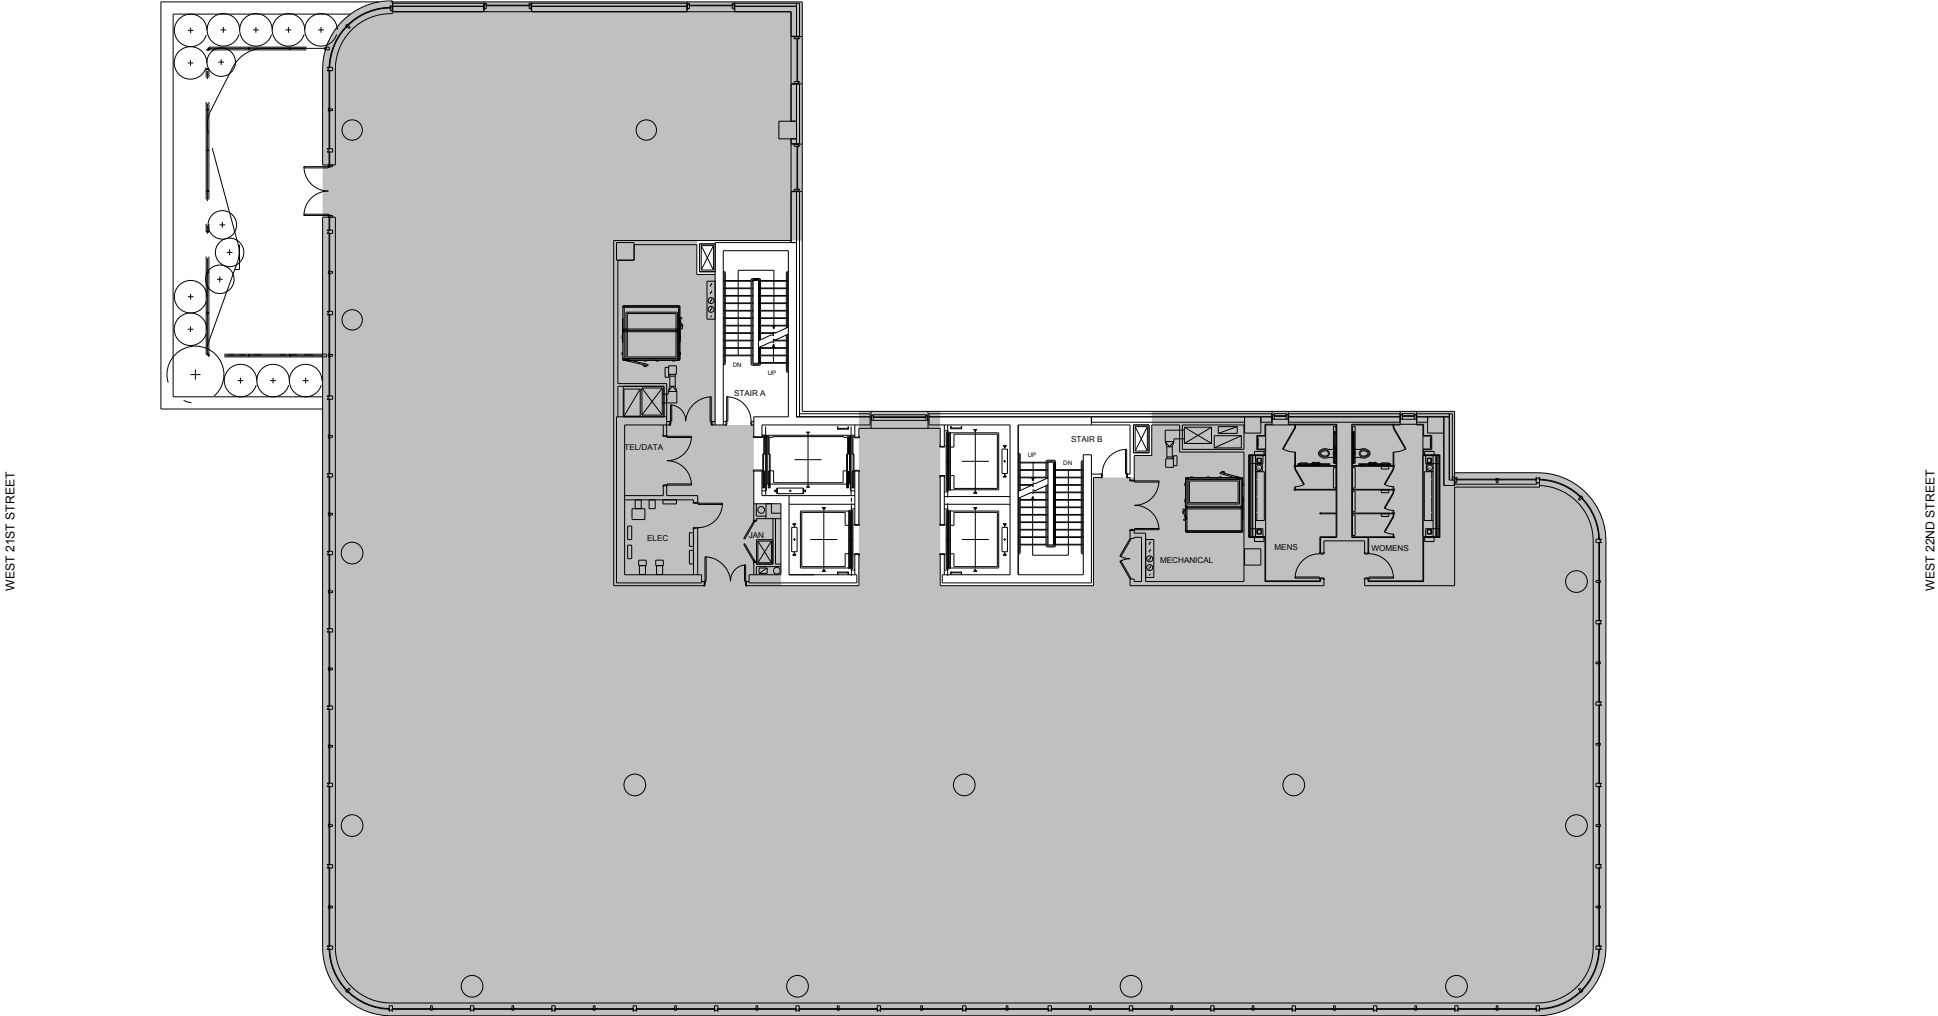

Suite 600
Approx: 18,900 SF

Leasing Contacts:

Josh Glick	Jared Silverman	Jared Solomon
212.894.7413	212.894.7458	212.894.7410
jglick@vno.com	jsilverman@vno.com	jsolomon@vno.com