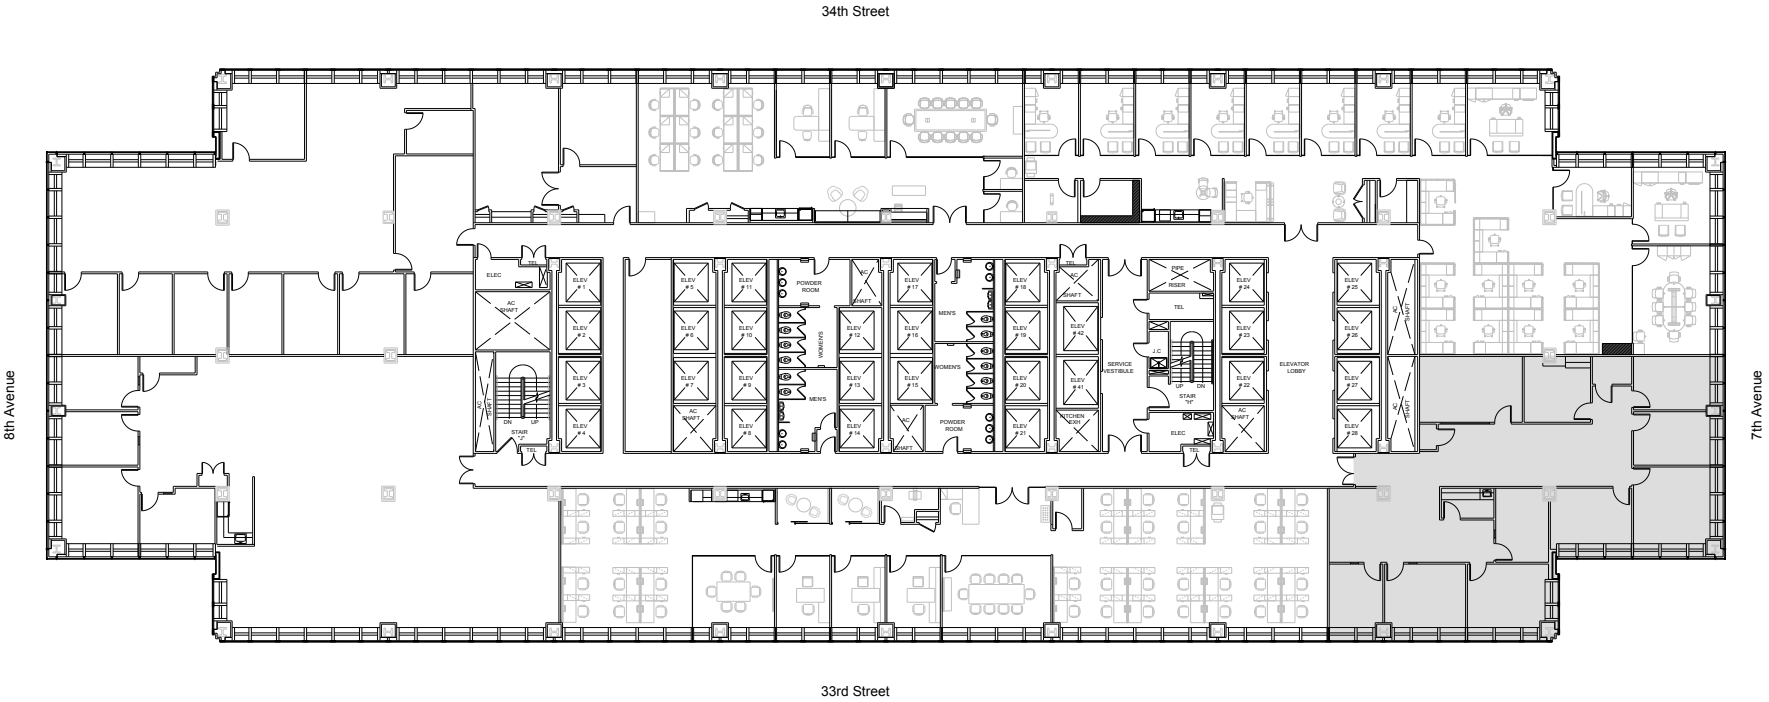

PENN 1

Partial 14th Floor - 4,781 RSF

Leasing Contacts:

Josh Glick	Jared Silverman	Anthony Cugini
212.894.7413	212.894.7458	212.894.7425
jglick@vno.com	jsilverman@vno.com	acugini@vno.com