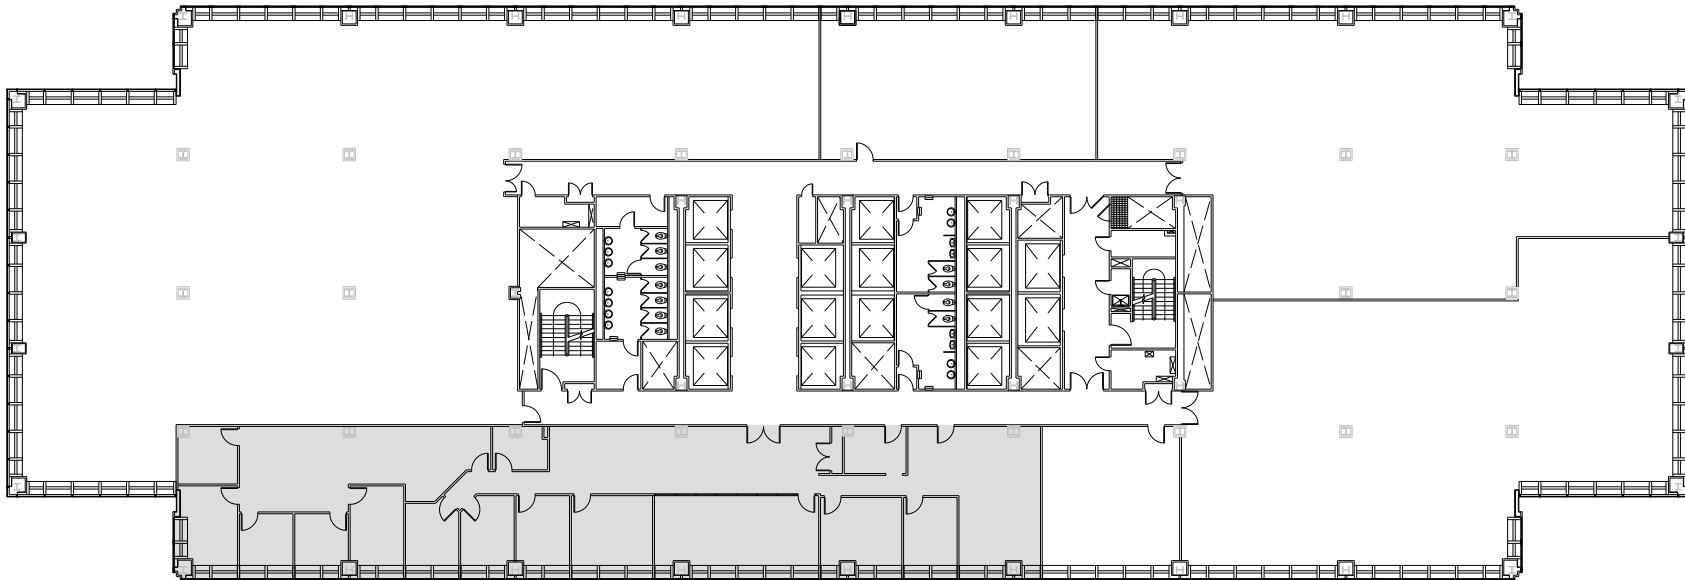

PENN 1

Partial 44th Floor - 6,850 RSF

Leasing Contacts:

Josh Glick	Jared Silverman	Anthony Cugini
212.894.7413	212.894.7458	212.894.7425
jglick@vno.com	jsilverman@vno.com	acugini@vno.com