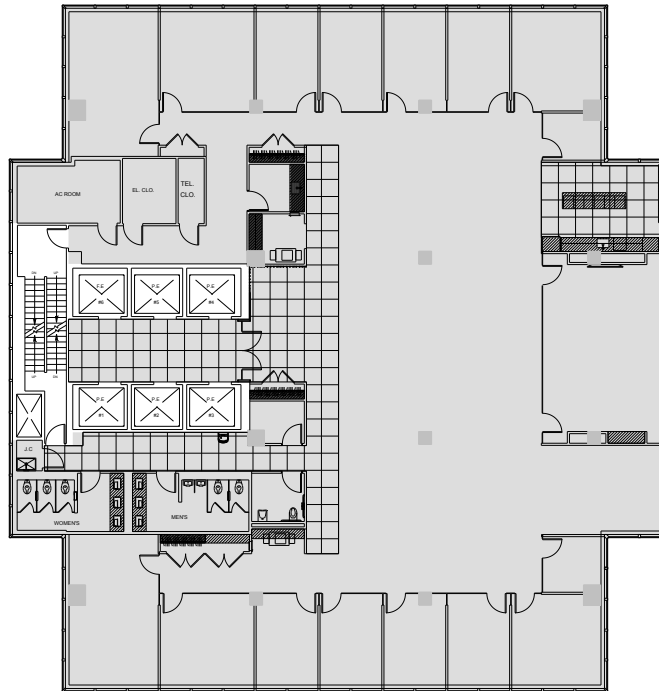

# 650 Madison

Entire 21st Floor - 12,866 RSF

East 60th Street

Madison Avenue

East 59th Street

Leasing Contacts:

Jared Solomon  
212.894.7410  
jsolomon@vno.com

**VORNADO**  
REALTY TRUST