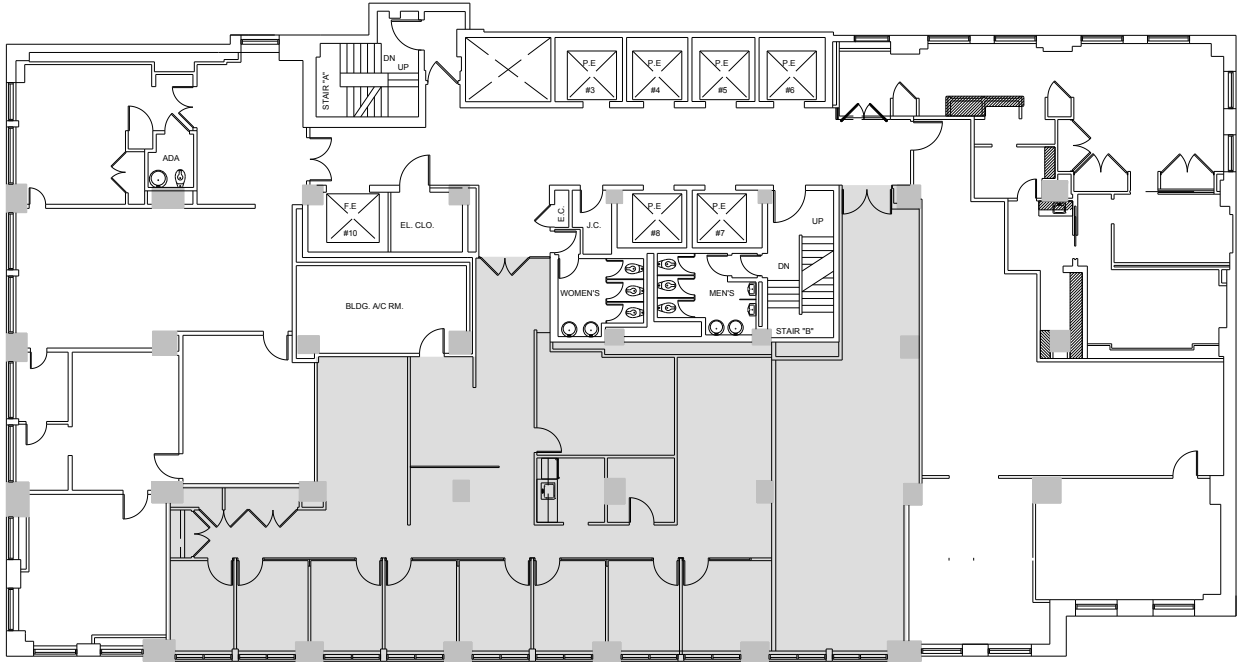

# 595 Madison

Partial 11th Floor - 5,423 RSF

Madison Avenue

East 57th Street

Leasing Contacts:

Ryan Levy  
212.894.7472  
rlevy@vno.com