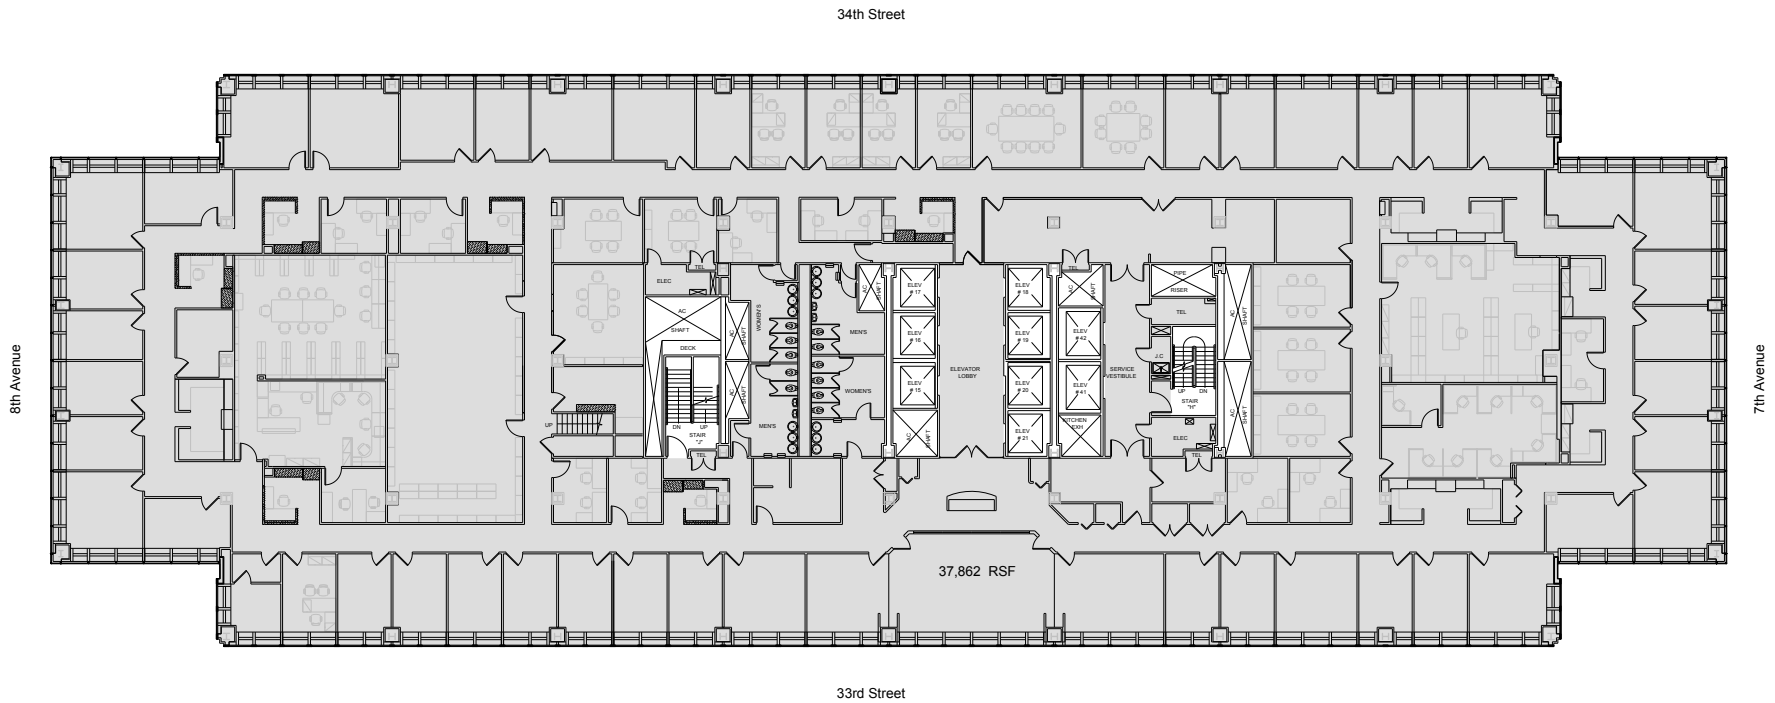

PENN 1

Entire 48th Floor - 37,862 RSF

Leasing Contacts:

Josh Glick	Jared Silverman	Anthony Cugini
212.894.7413	212.894.7458	212.894.7425
jglick@vno.com	jsilverman@vno.com	acugini@vno.com

VORNADO
REALTY TRUST