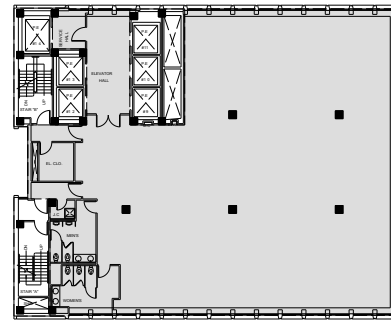

280 Park Avenue

Entire E22nd Floor - 8,942 RSF

WEST BUILDING

EAST BUILDING

Park Avenue

E48th Street

Leasing Contacts:

Edward Riguardi
212.894.7923
eriguardi@vno.com