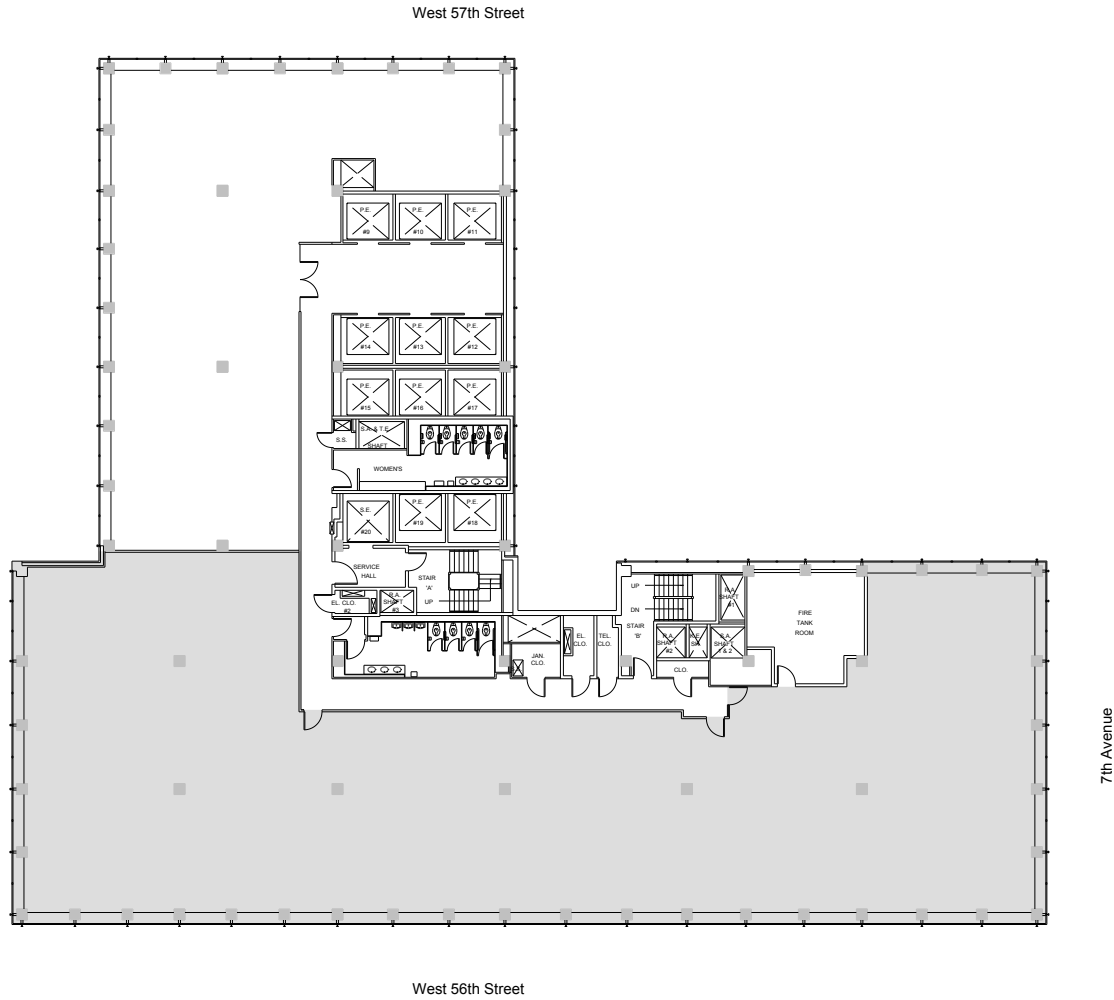

888 Seventh Avenue

Partial 21st Floor - 13,251 RSF

Leasing Contacts:

Jared Solomon
212.894.7410
jsolomon@vno.com

VORNADO
REALTY TRUST