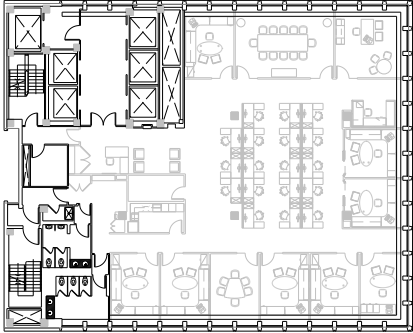

280 Park

W20th Floor

Leasing Contacts:

Edward Riguardi	Alex Bedell	Jordan Donohue
212.894.7923	212.894.7407	212.894.7456
eriguardi@vno.com	abedell@vno.com	jdonohue@vno.com