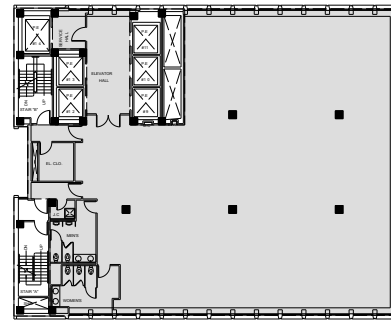

# 280 Park Avenue

Entire E22nd Floor - 8,942 RSF

WEST BUILDING

EAST BUILDING

Park Avenue

E48th Street

Leasing Contacts:

Edward Riguardi  
212.894.7923  
eriguardi@vno.com