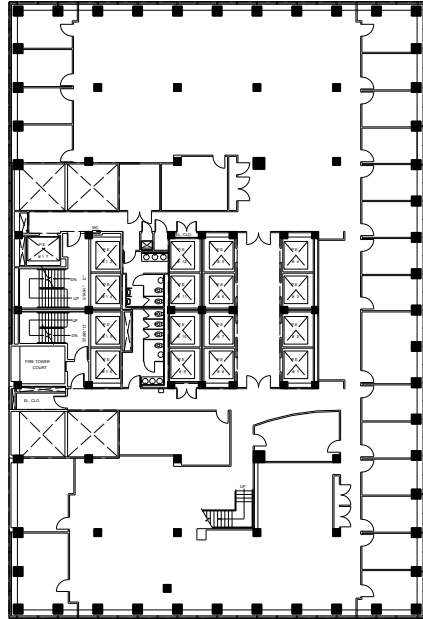

# 280 Park Avenue

Entire E22nd Floor - 8,942 RSF

WEST BUILDING

EAST BUILDING

Park Avenue

E48th Street

Leasing Contacts:

Edward Riguardi  
212.894.7923  
eriguardi@vno.com