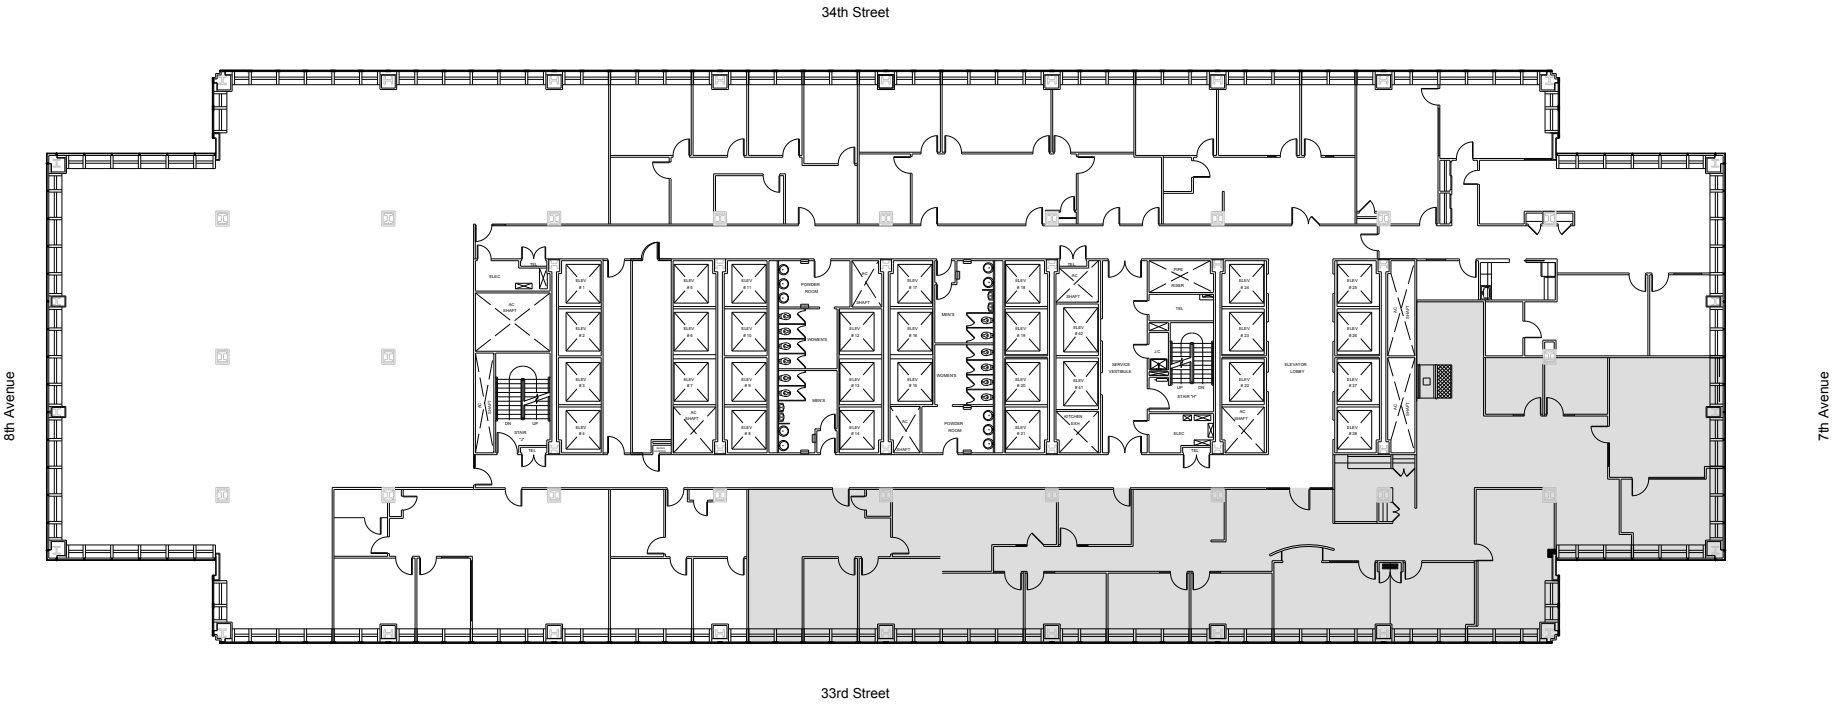

PENN 1

Partial 15th Floor - 9,799 RSF

Leasing Contacts:

Josh Glick	Jared Silverman	Anthony Cugini
212.894.7413	212.894.7458	212.894.7425
jglick@vno.com	jsilverman@vno.com	acugini@vno.com