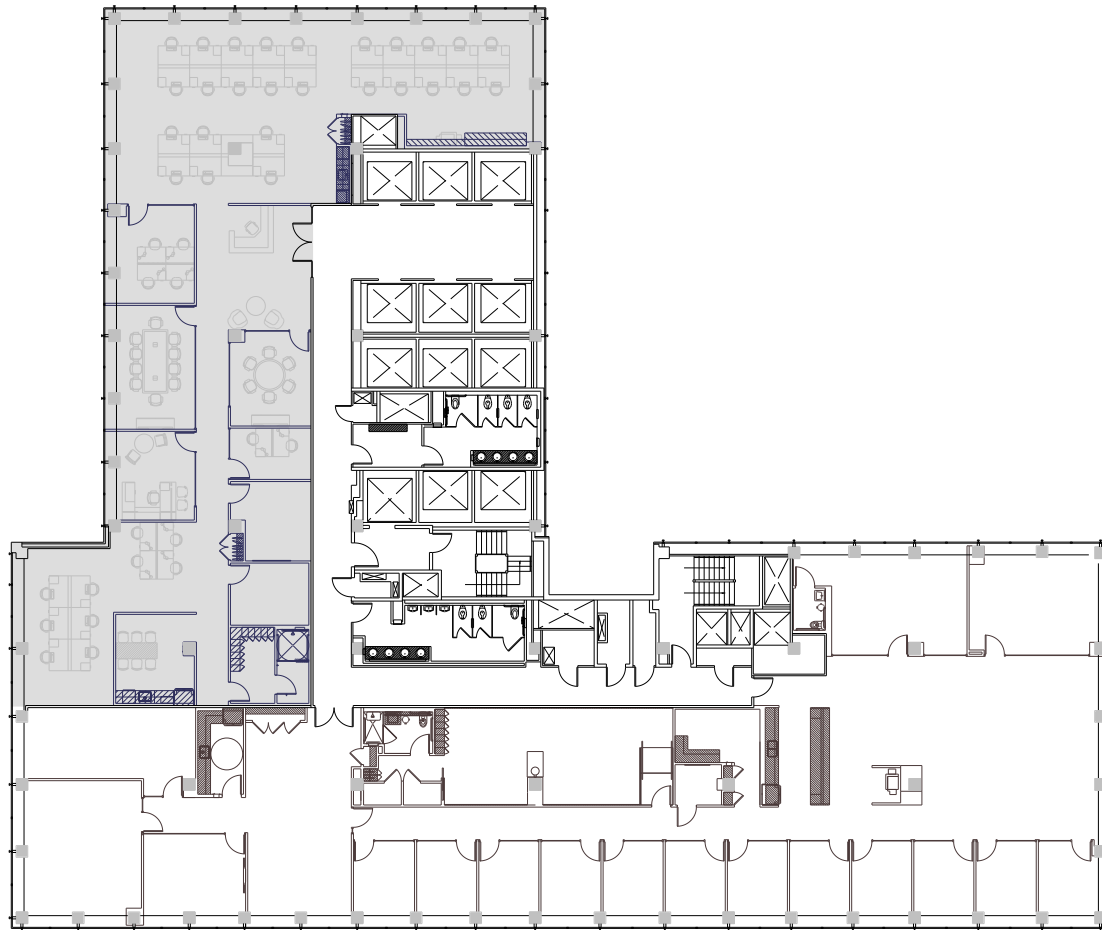

888 Seventh

Partial 23rd Floor - 7,739 RSF

Leasing Contacts:

Edward Riguardi	Alex Bedell	Ryan Levy
212.894.7923	212.894.7407	212.894.7472
eriguardi@vno.com	abedell@vno.com	rlevy@vno.com