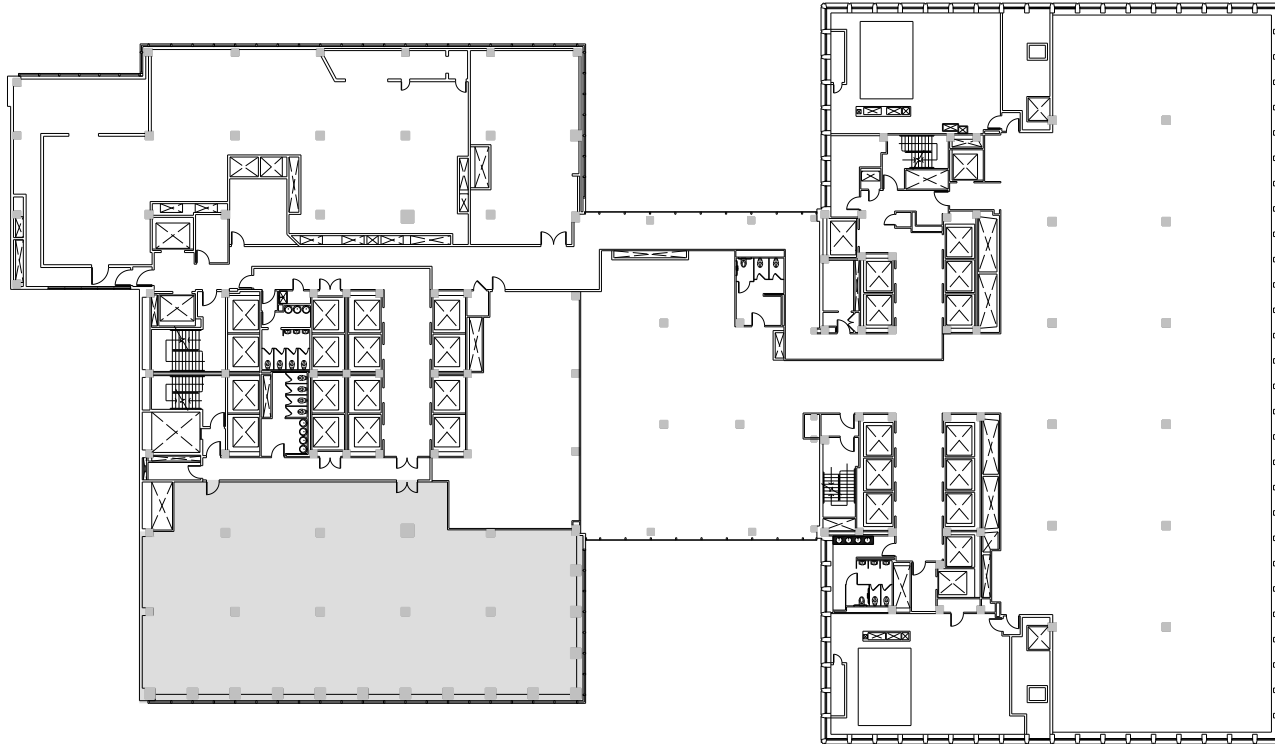

280 Park

Partial 3rd Floor - 8,255 RSF

Leasing Contacts:

Edward Riguardi
212.894.7923
eriguardi@vno.com