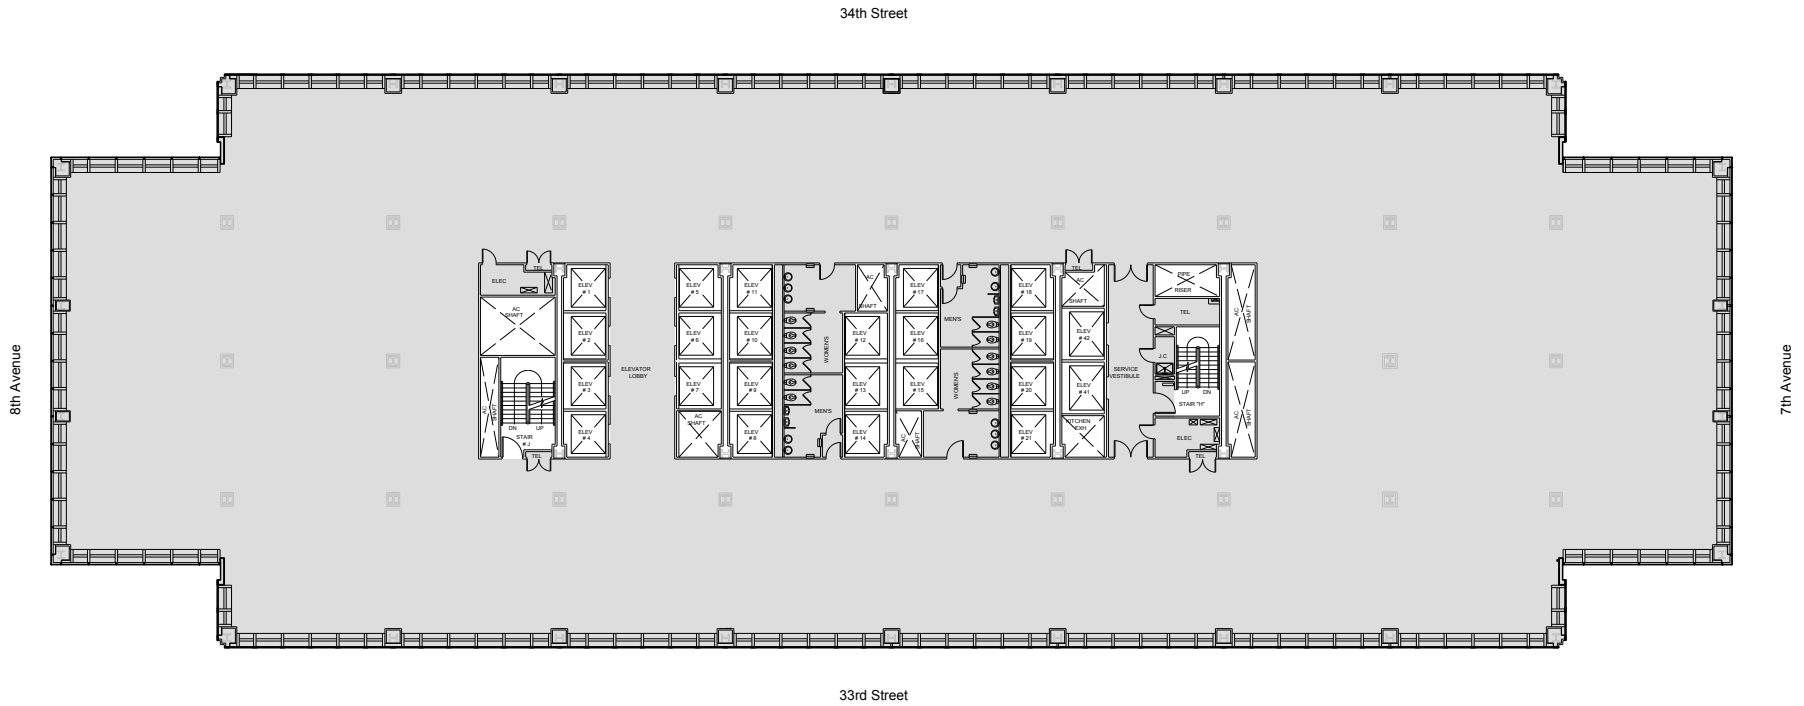

PENN 1

Entire 28th Floor - 36,454 RSF

Leasing Contacts:

Josh Glick 212.894.7413 jglick@vno.com	Jared Silverman 212.894.7458 jsilverman@vno.com	Anthony Cugini 212.894.7425 acugini@vno.com
--	---	---