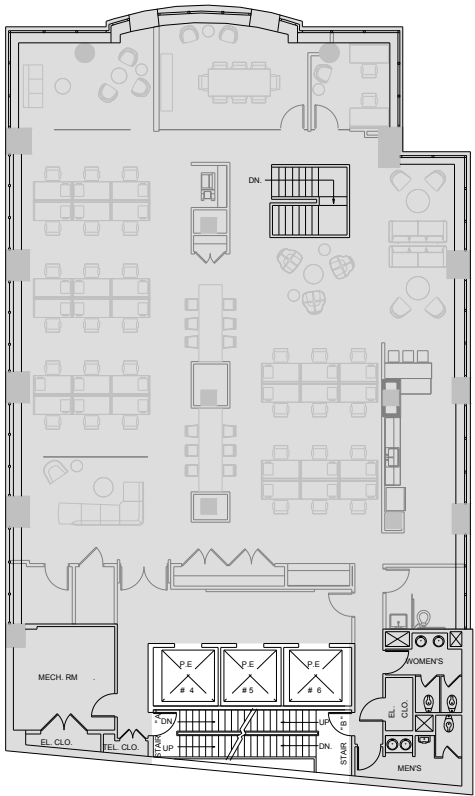

# 40 Fulton Street

Entire 29th Floor - 7,194 RSF

Fulton Street

Pearl Street

Leasing Contacts:

Ryan Levy  
212.894.7472  
rlevy@vno.com