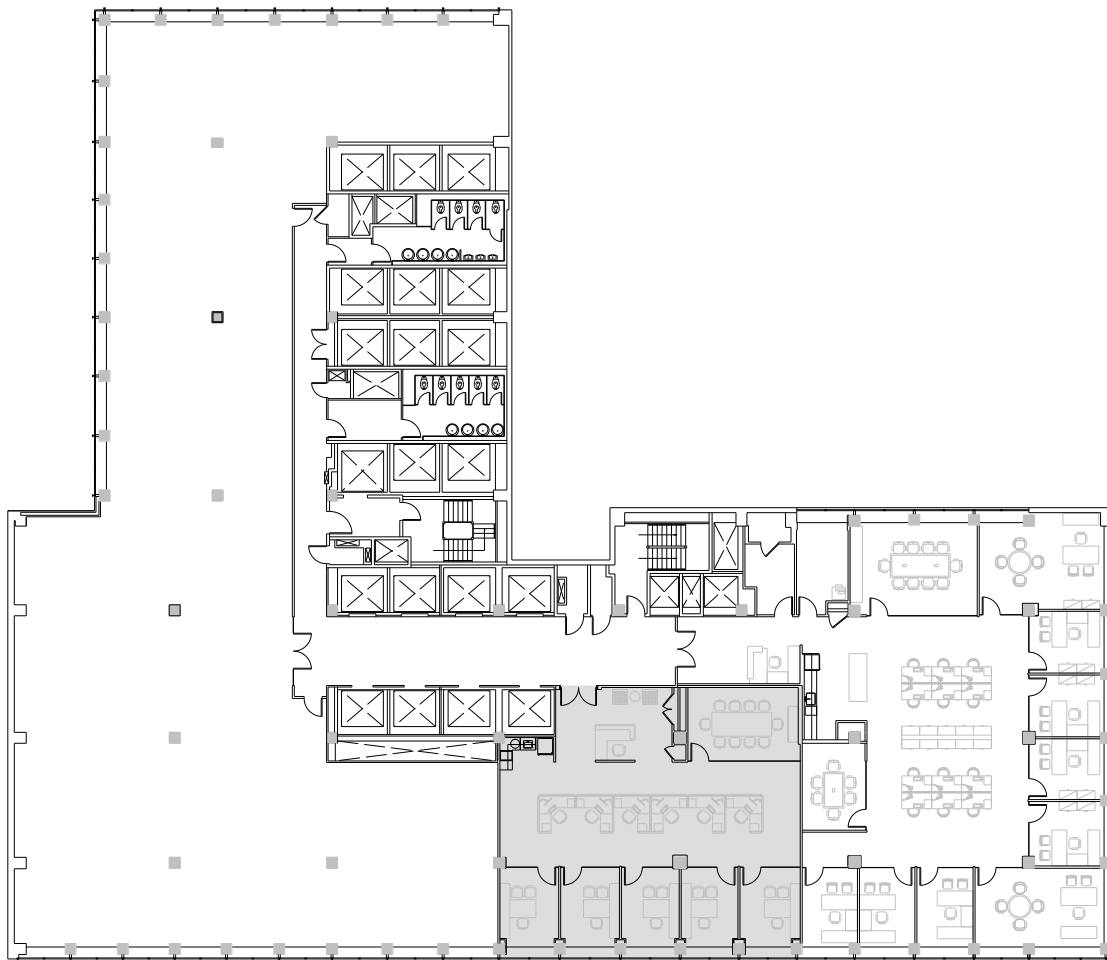

888 Seventh

- 3,450 RSF

Leasing Contacts:

Edward Riguardi	Alex Bedell	Ryan Levy
212.894.7923	212.894.7407	212.894.7472
eriguardi@vno.com	abedell@vno.com	rlevy@vno.com