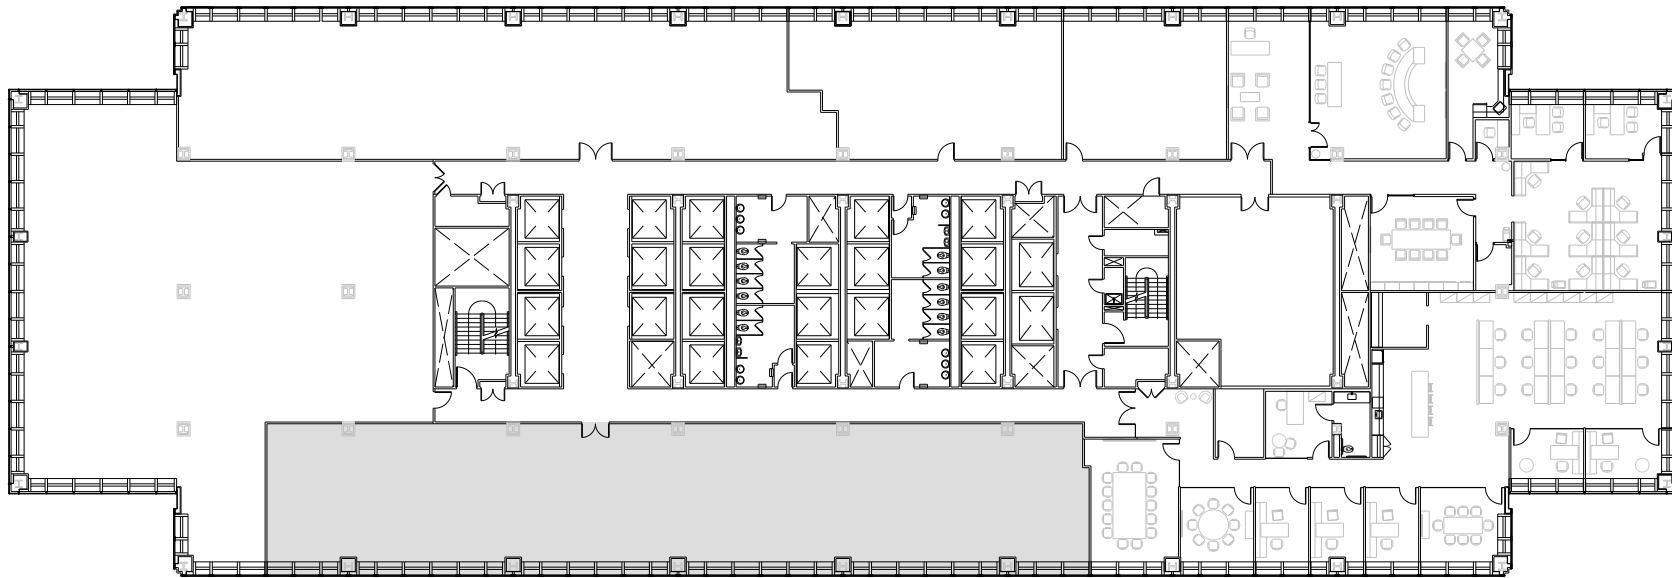

PENN 1

Partial 25th Floor - 6,781 RSF

Leasing Contacts:

Josh Glick	Jared Silverman	Anthony Cugini
212.894.7413	212.894.7458	212.894.7425
jglick@vno.com	jsilverman@vno.com	acugini@vno.com