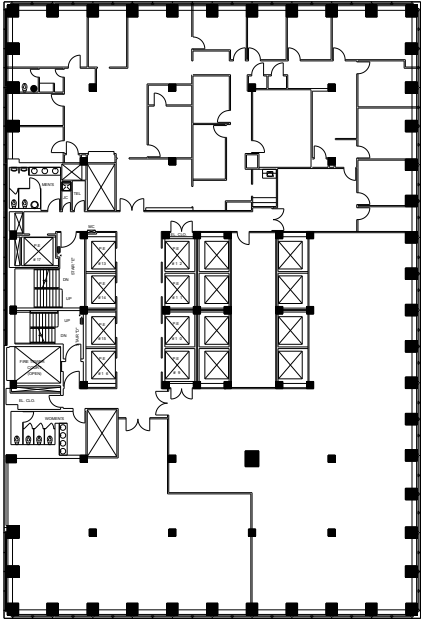

# 280 Park Avenue

Entire E24th Floor - 8,936 RSF

WEST BUILDING

EAST BUILDING

Park Avenue

E48th Street

Leasing Contacts:

Edward Riguardi  
212.894.7923  
eriguardi@vno.com