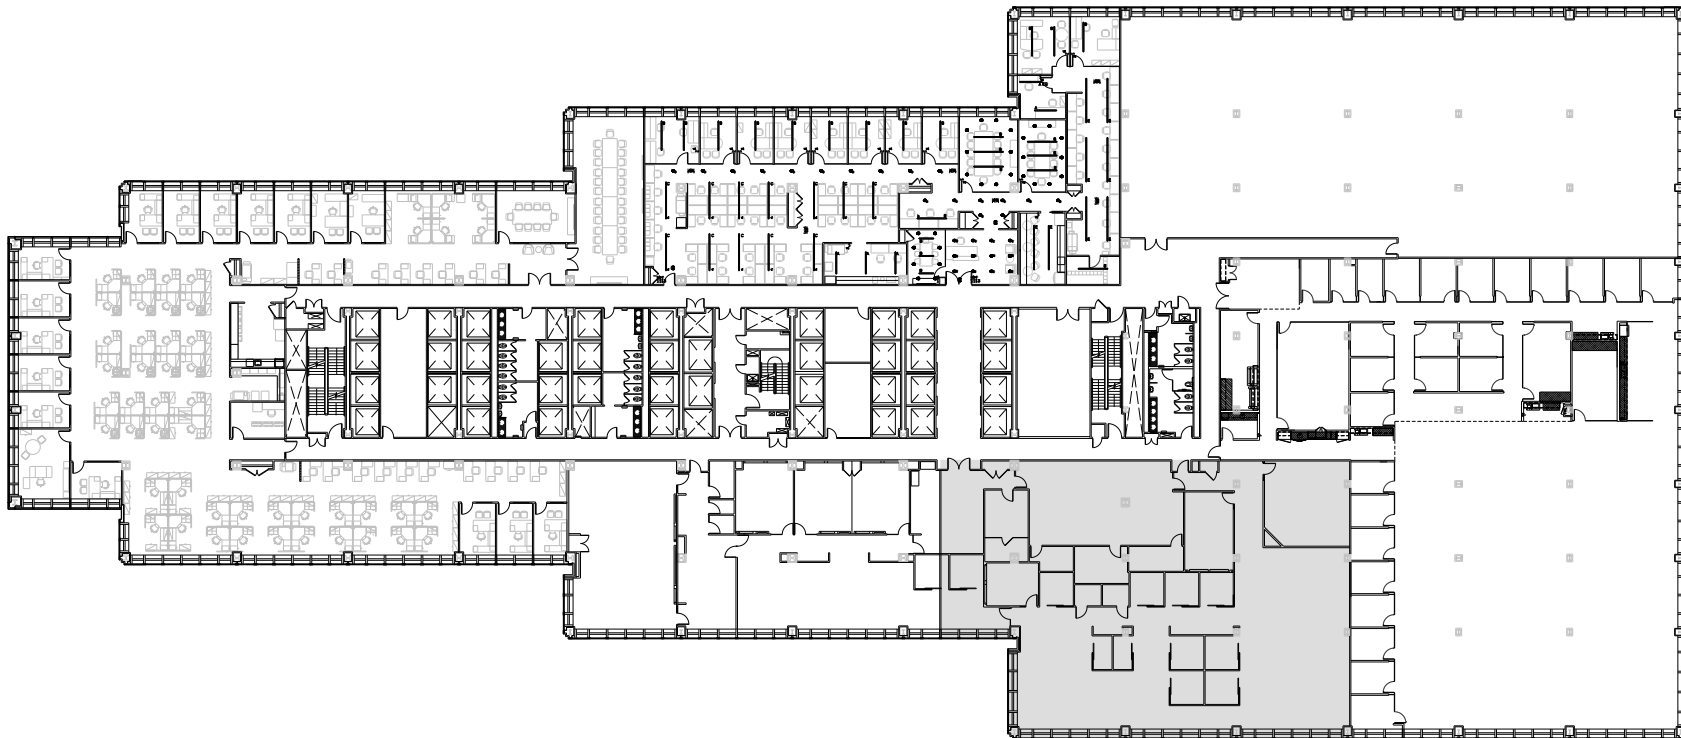

PENN 1

- 11,972 RSF

Leasing Contacts:

Josh Glick	Jared Silverman	Anthony Cugini	Jordan Donohue
212.894.7413	212.894.7458	212.894.7425	212.894.7456
jglick@vno.com	jsilverman@vno.com	acugini@vno.com	jdonohue@vno.com