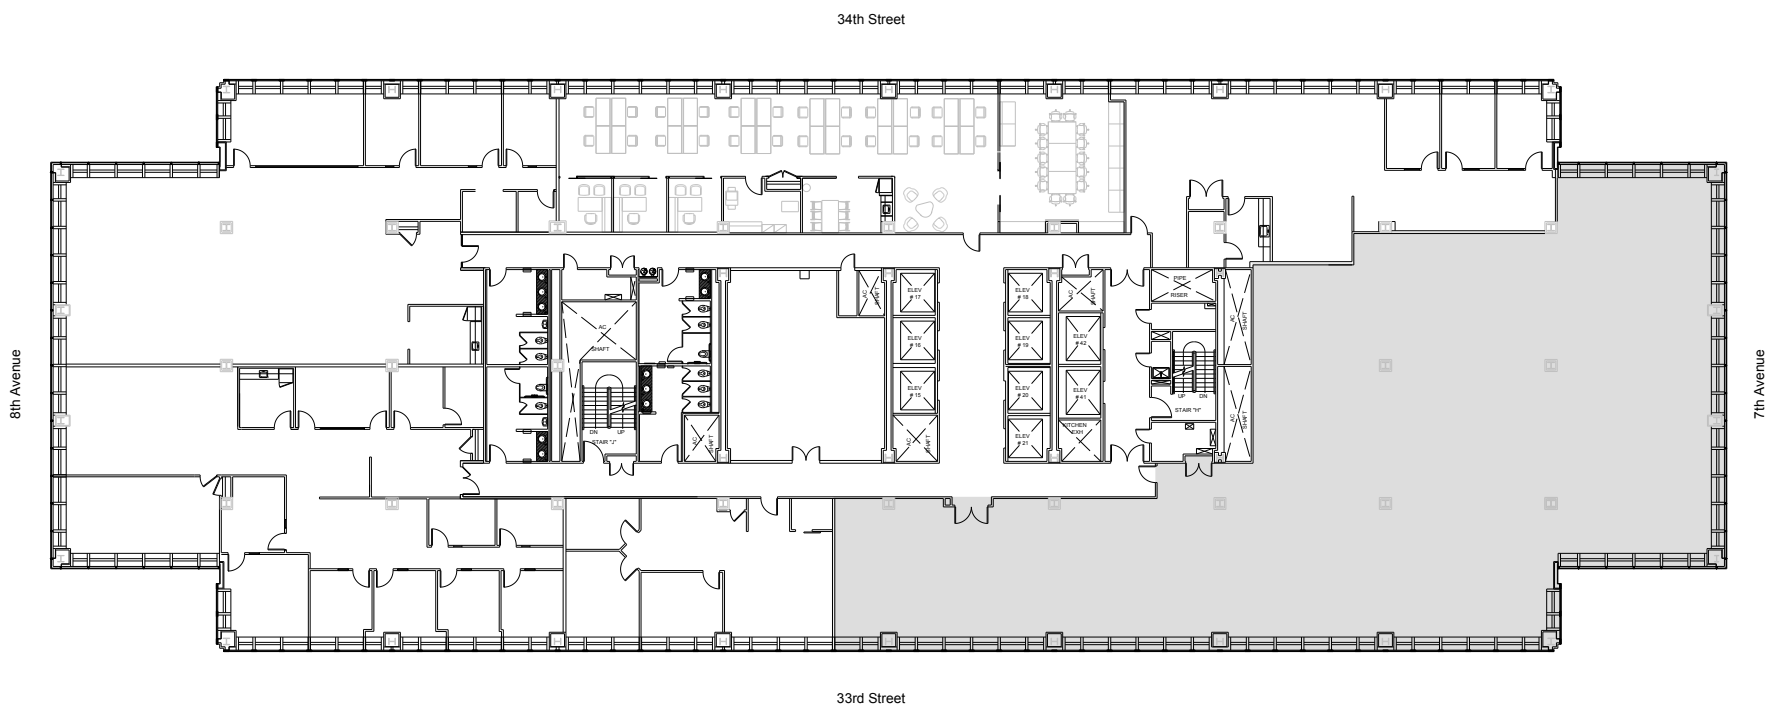

# PENN 1

Partial 46th Floor - 13,603 RSF

Leasing Contacts:

Josh Glick      Jared Silverman  
212.894.7413    212.894.7458  
jglick@vno.com   jsilverman@vno.com