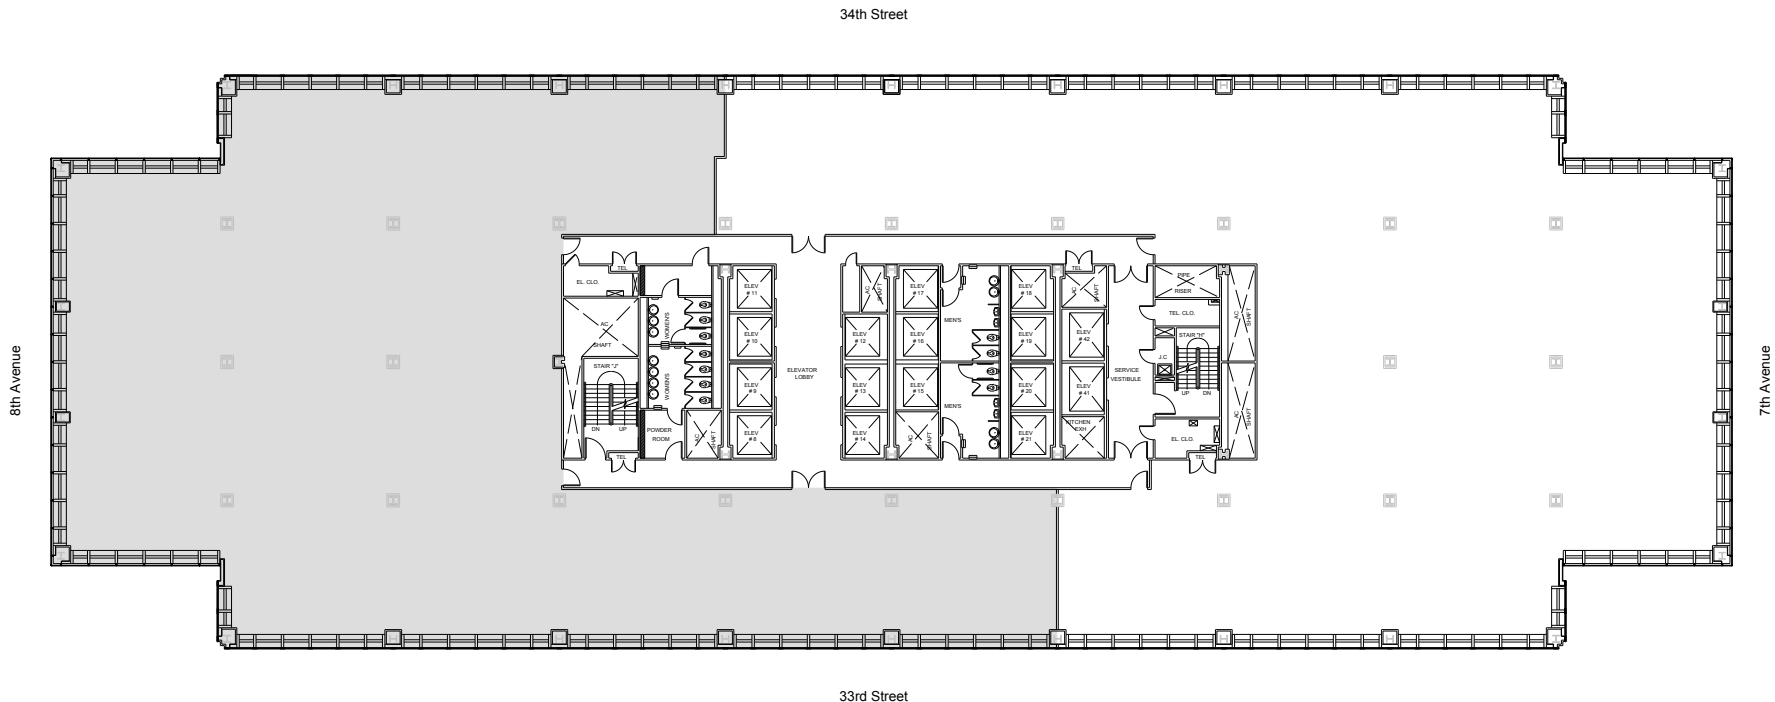

One Penn Plaza

Partial 38th Floor - 18,632 RSF

Leasing Contacts:

Josh Glick Jared Silverman
212.894.7413 212.894.7458
jglick@vno.com jsilverman@vno.com