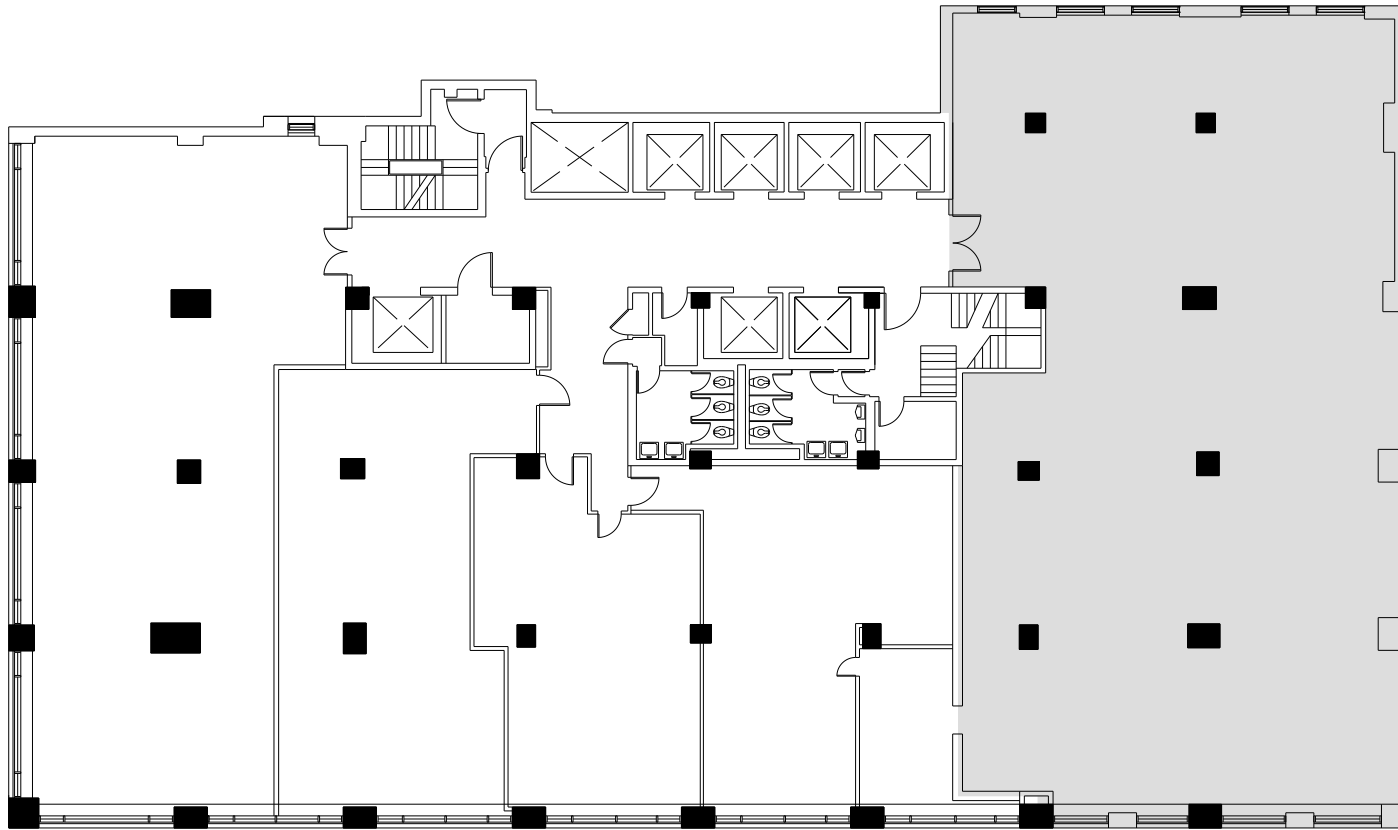

# 595 Madison

Partial 7th Floor - 6,550 RSF

Leasing Contacts:

Ryan Levy  
212.894.7472  
rlevy@vno.com