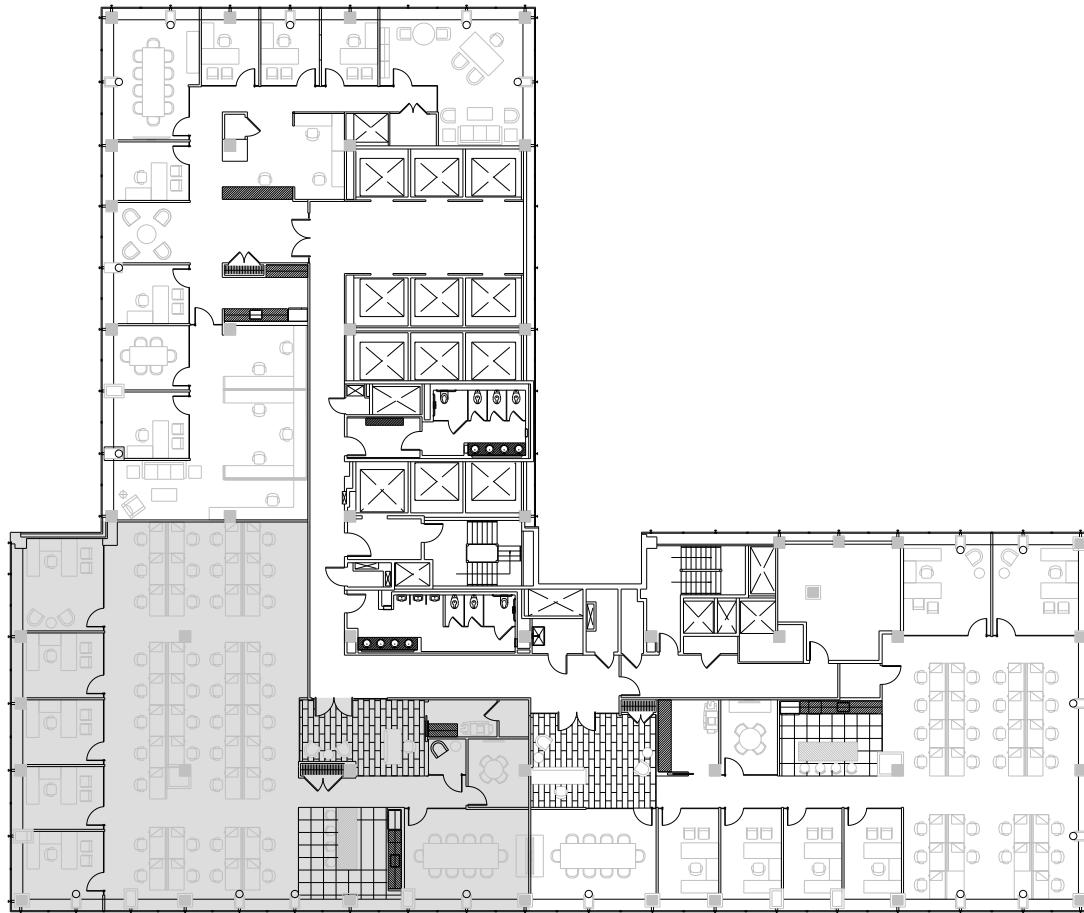

888 Seventh

- 6,782 RSF

Leasing Contacts:

Edward Riguardi	Alex Bedell	Ryan Levy
212.894.7923	212.894.7407	212.894.7472
eriguardi@vno.com	abedell@vno.com	rlevy@vno.com