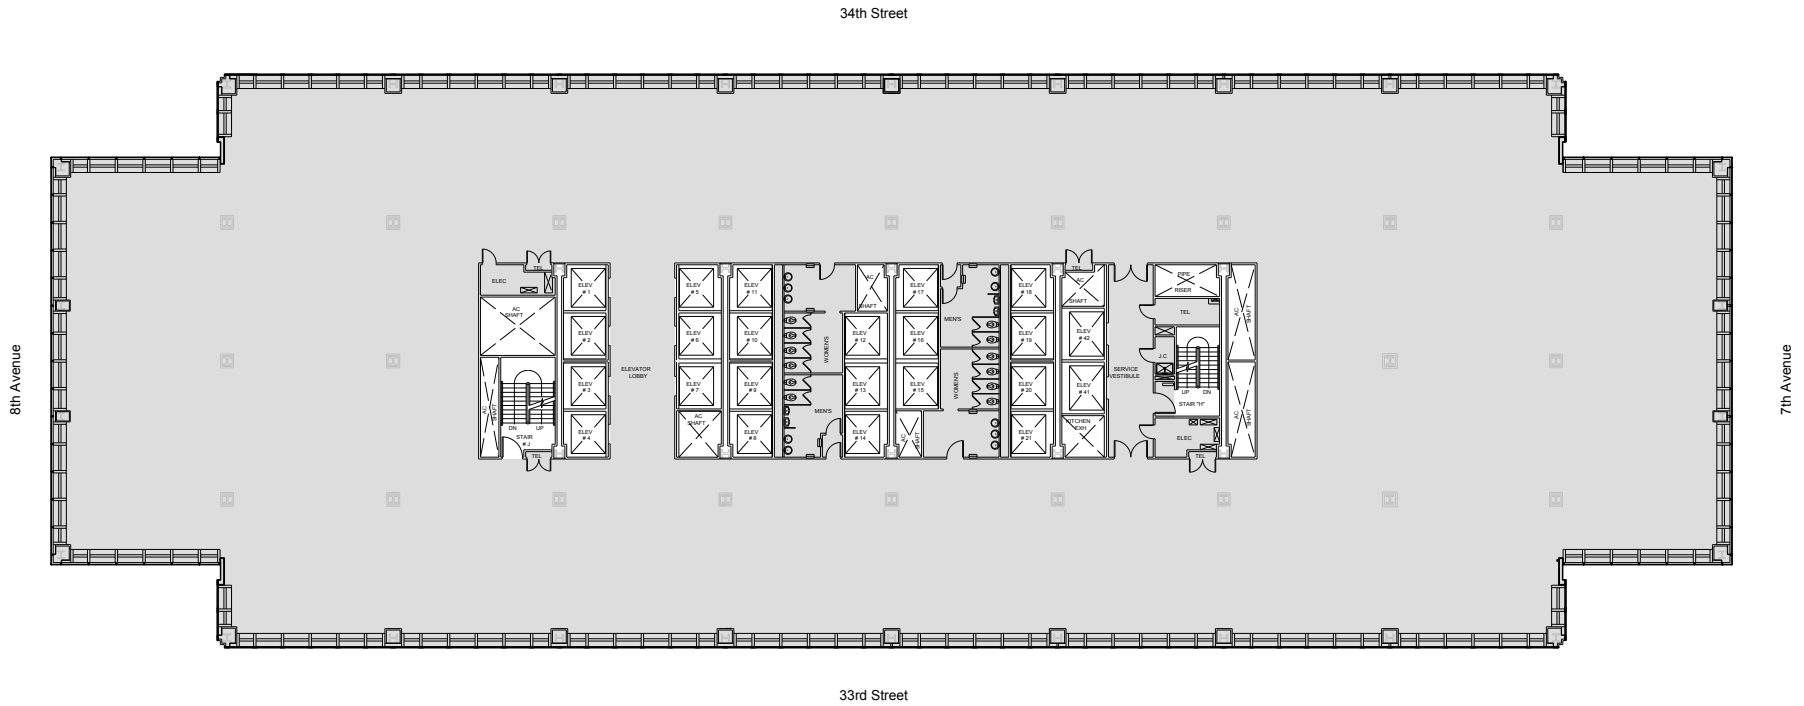

PENN 1

Entire 28th Floor - 36,454 RSF

Leasing Contacts:

Josh Glick	Jared Silverman	Anthony Cugini
212.894.7413	212.894.7458	212.894.7425
jglick@vno.com	jsilverman@vno.com	acugini@vno.com

VORNADO
REALTY TRUST