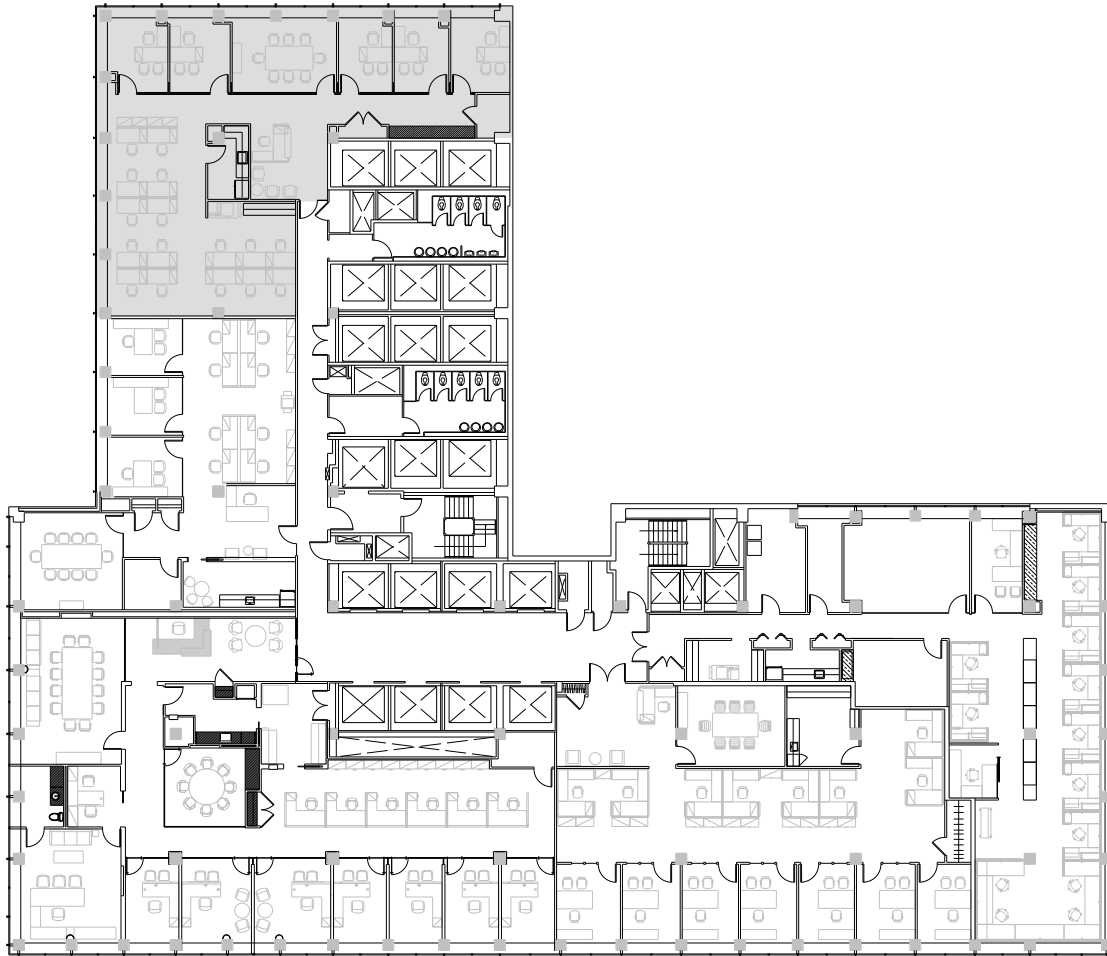

888 Seventh

Partial 6th Floor - 4,027 RSF

Leasing Contacts:

Edward Riguardi	Alex Bedell	Ryan Levy
212.894.7923	212.894.7407	212.894.7472
eriguardi@vno.com	abedell@vno.com	rlevy@vno.com