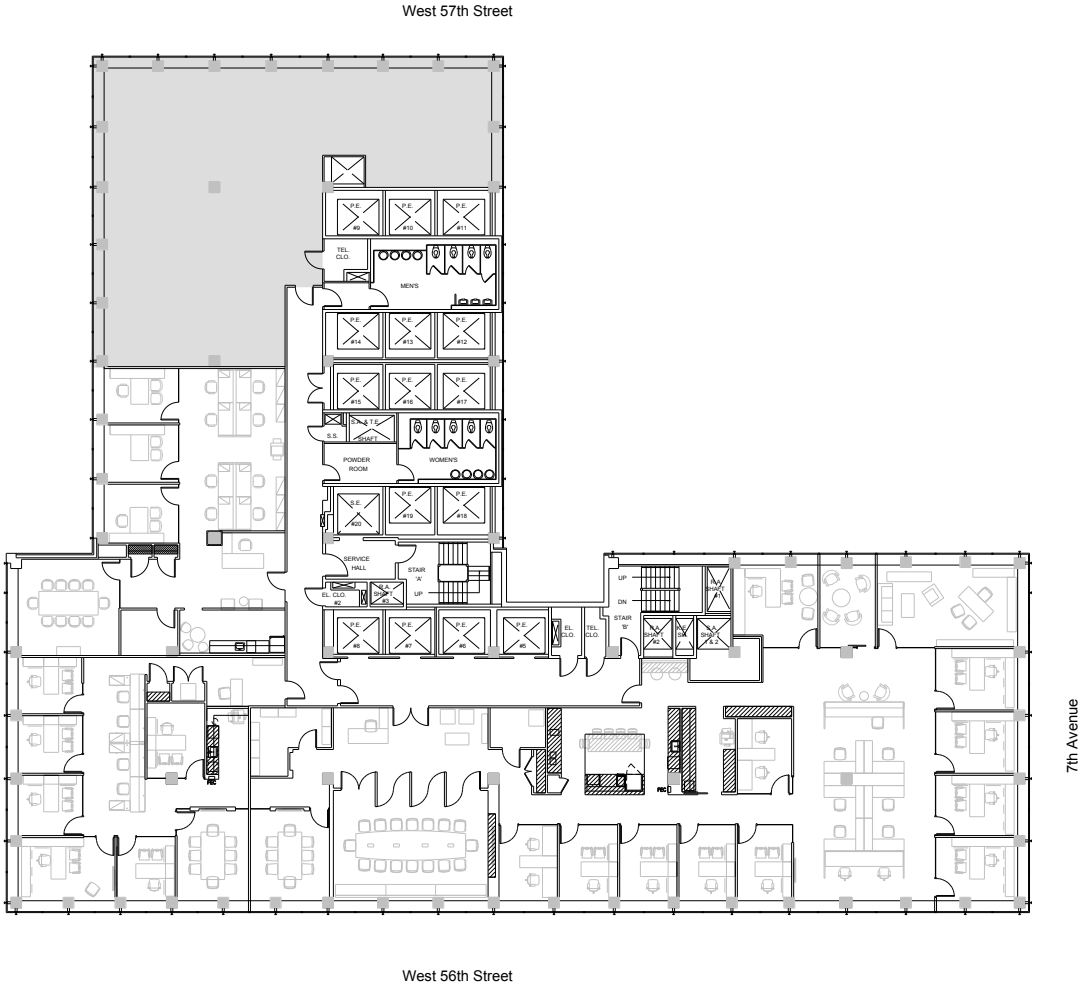

888 Seventh

Partial 16th Floor - 4,059 RSF

Leasing Contacts:

Jared Solomon Ryan Levy
212.894.7410 212.894.7472
jsolomon@vno.com rlevy@vno.com