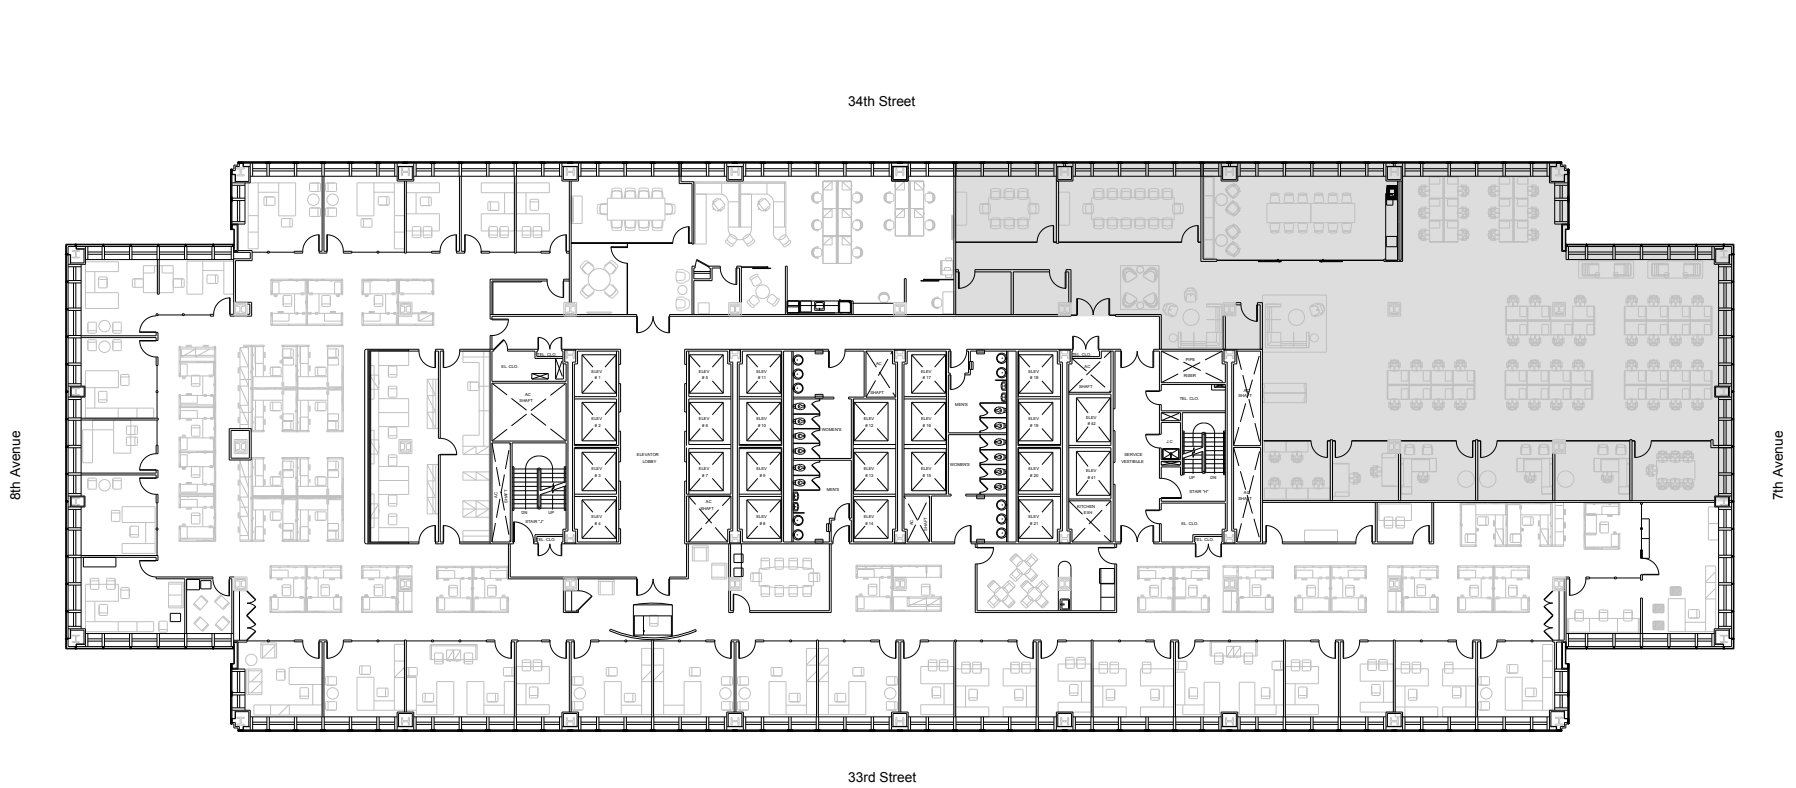

PENN 1

Partial 27th Floor - 9,841 RSF

Leasing Contacts:

Josh Glick	Jared Silverman	Anthony Cugini
212.894.7413	212.894.7458	212.894.7425
jglick@vno.com	jsilverman@vno.com	acugini@vno.com