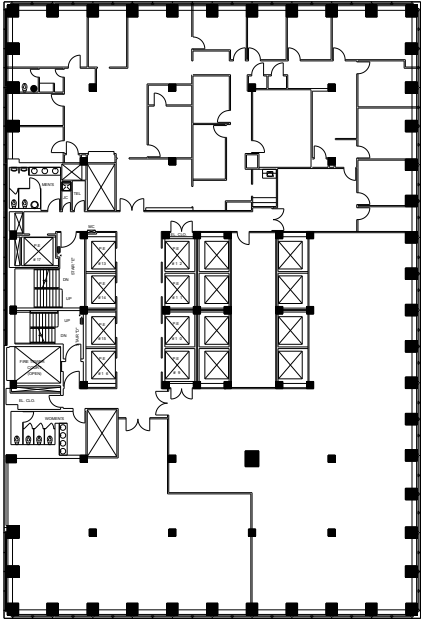

280 Park Avenue

Entire E24th Floor - 8,936 RSF

WEST BUILDING

EAST BUILDING

Park Avenue

E48th Street

Leasing Contacts:

Edward Riguardi
212.894.7923
eriguardi@vno.com