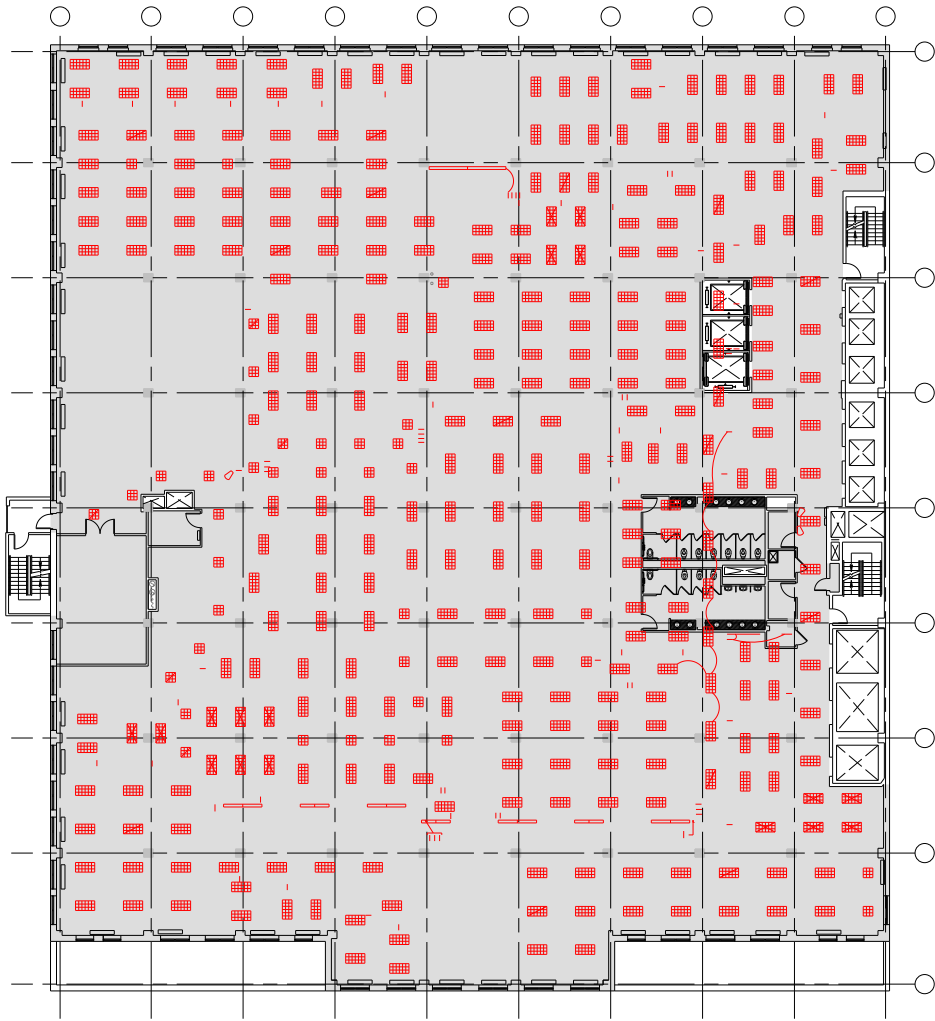

330 West 34th

Entire 8th Floor - 43,948 RSF

Leasing Contacts:

Josh Glick	Jared Silverman	Jordan Donohue
212.894.7413	212.894.7458	212.894.7456
jglick@vno.com	jsilverman@vno.com	jdonohue@vno.com