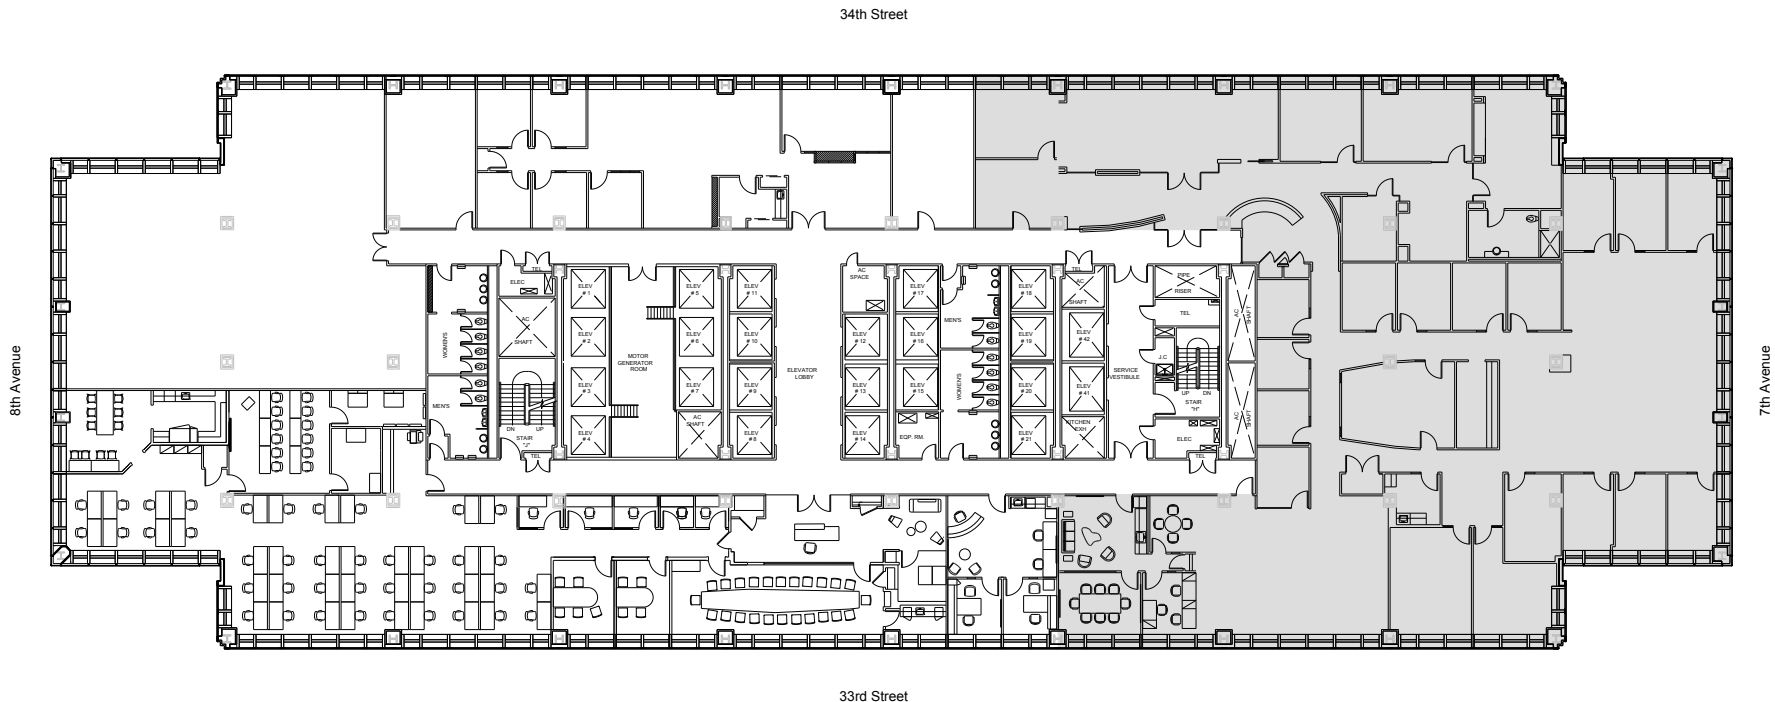

PENN 1

Partial 34th Floor - 16,779 RSF

Leasing Contacts:

Josh Glick	Jared Silverman	Anthony Cugini
212.894.7413	212.894.7458	212.894.7425
jglick@vno.com	jsilverman@vno.com	acugini@vno.com