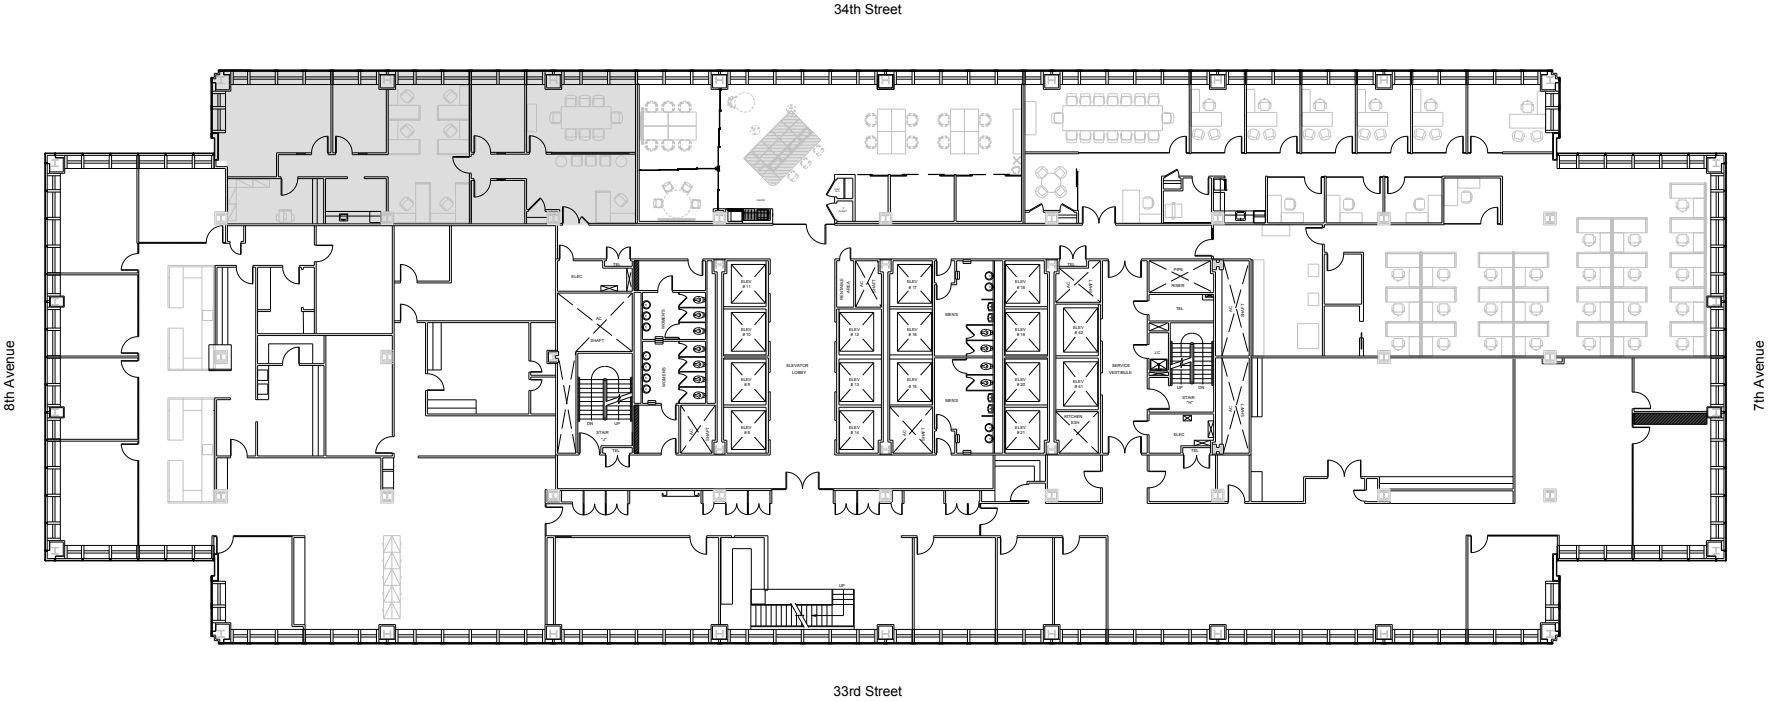

PENN 1

Partial 39th Floor - 3,256 RSF

Leasing Contacts:

Josh Glick	Jared Silverman	Anthony Cugini
212.894.7413	212.894.7458	212.894.7425
jglick@vno.com	jsilverman@vno.com	acugini@vno.com