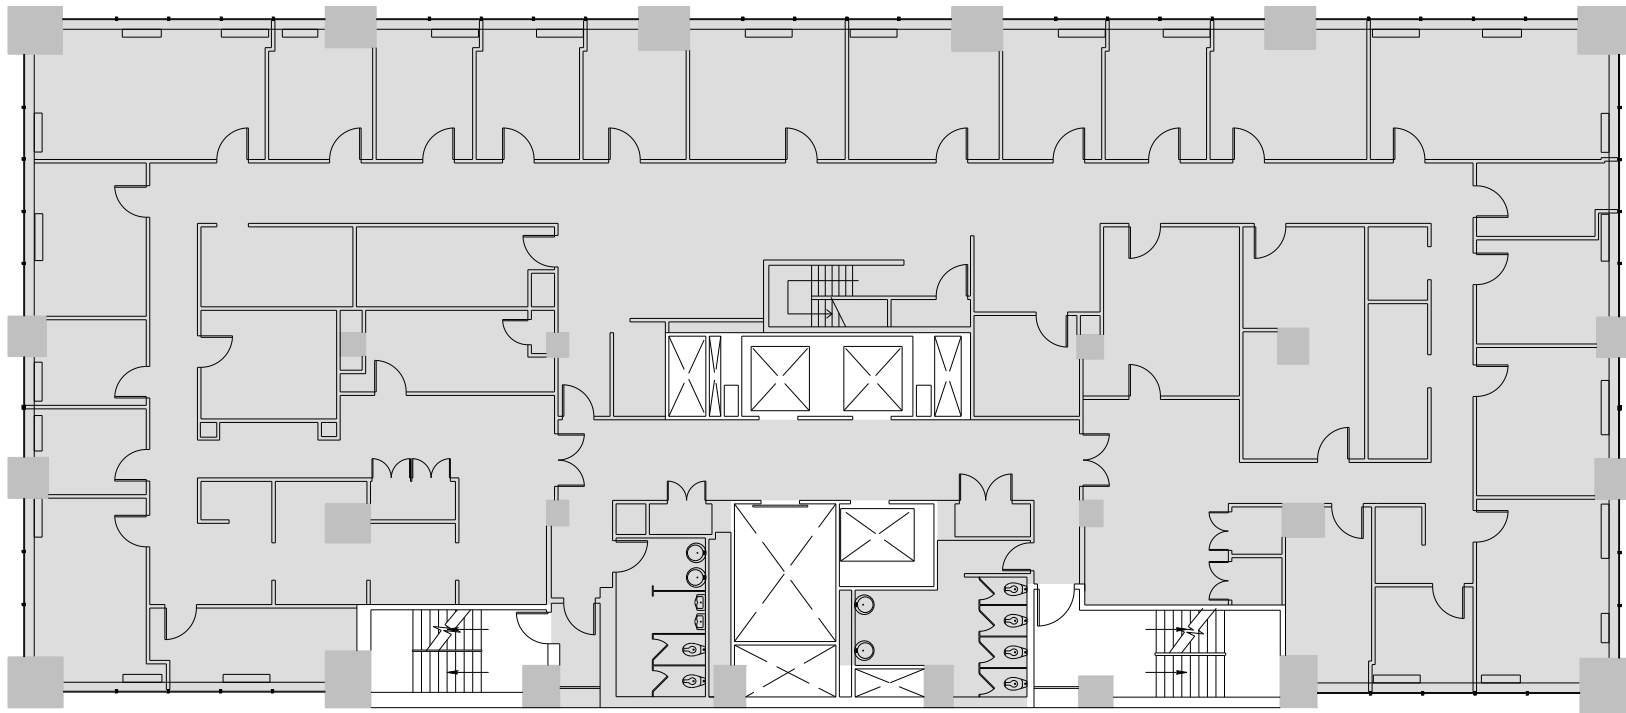

A & D Building

Entire 37th Floor - 12,139 RSF

Leasing Contacts:

Ryan Levy Jordan Donohue
212.894.7472 212.894.7456
rlevy@vno.com jdonohue@vno.com