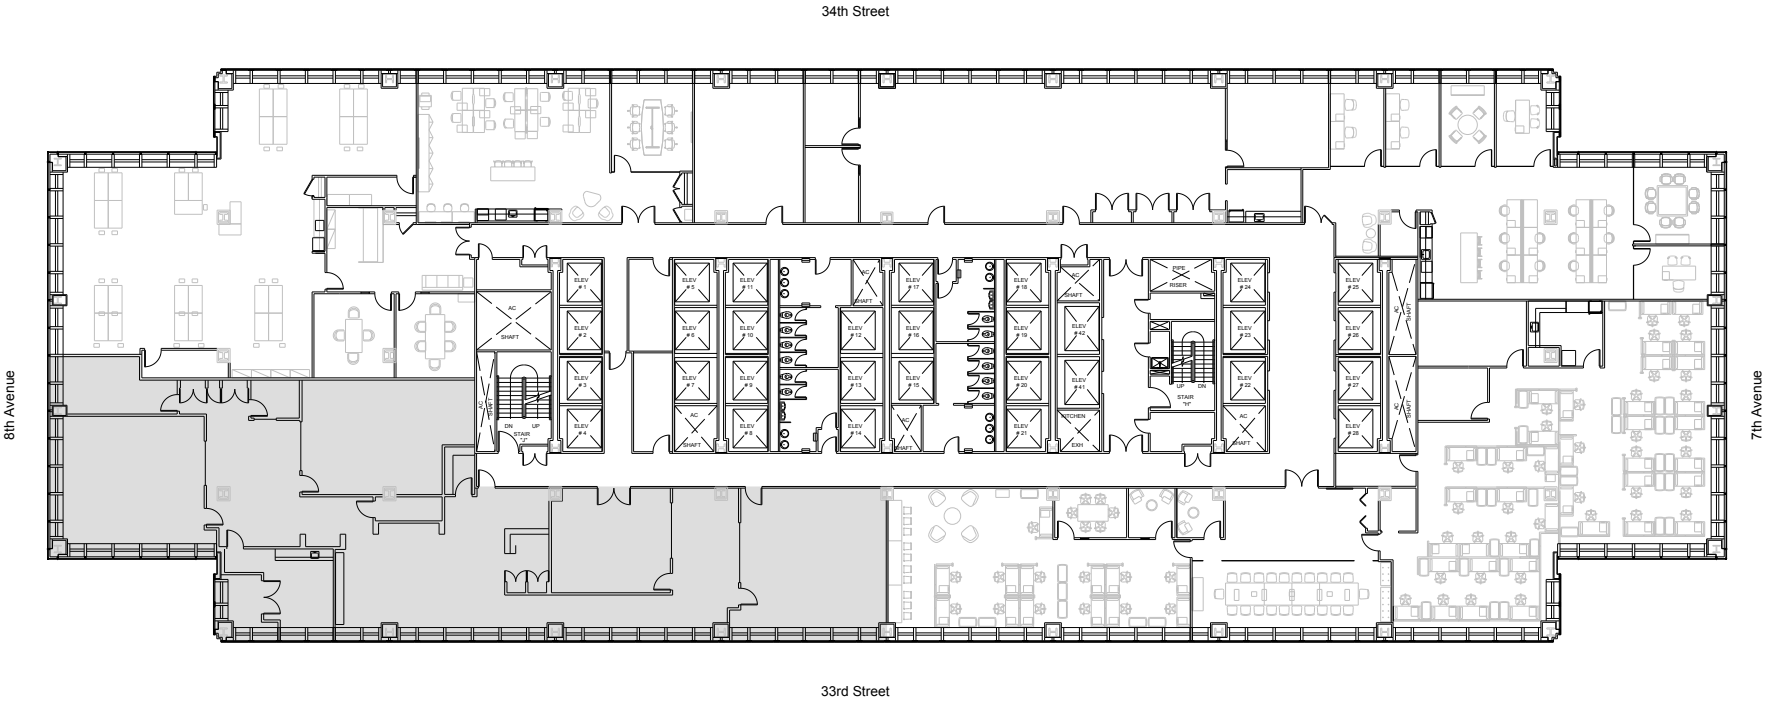

PENN 1

Partial 17th Floor - 8,715 RSF

Leasing Contacts:

Josh Glick Jared Silverman
212.894.7413 212.894.7458
jglick@vno.com jsilverman@vno.com