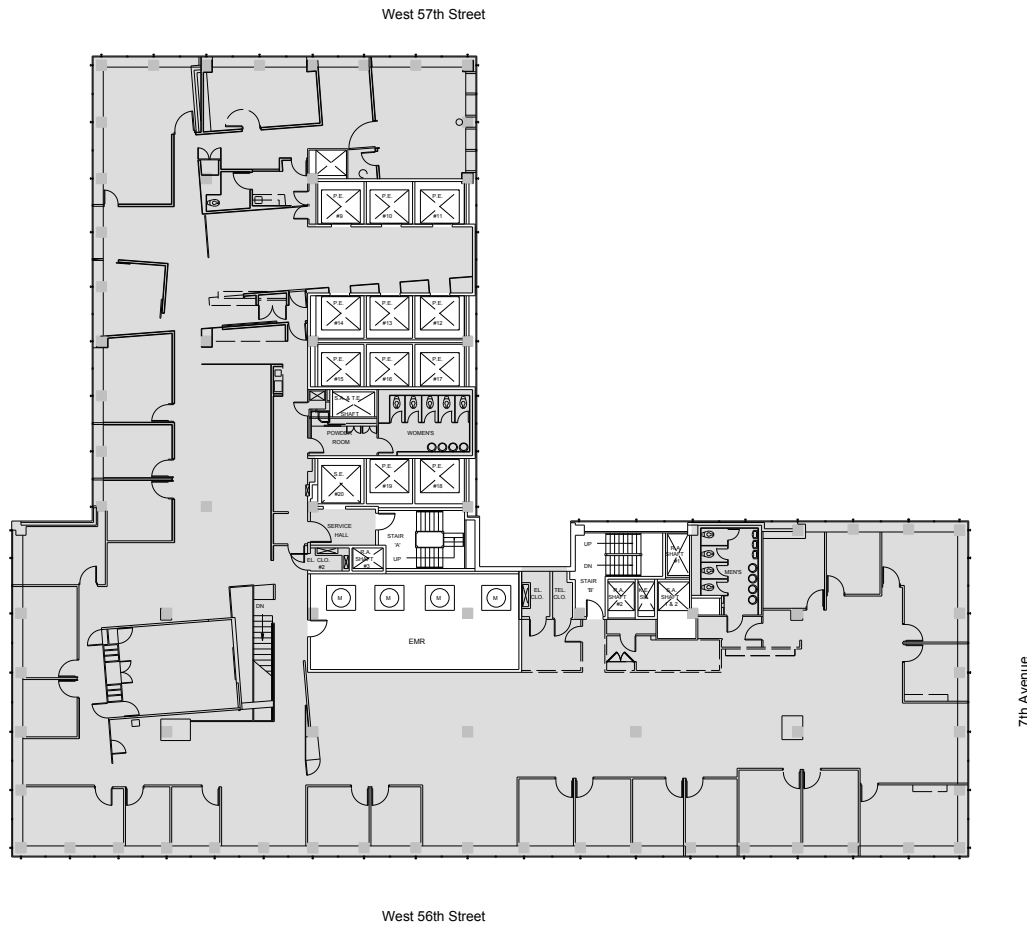

888 Seventh

Entire 20th Floor - 18,622 RSF

Leasing Contacts:

Jared Solomon Ryan Levy
212.894.7410 212.894.7472
jsolomon@vno.com rlevy@vno.com