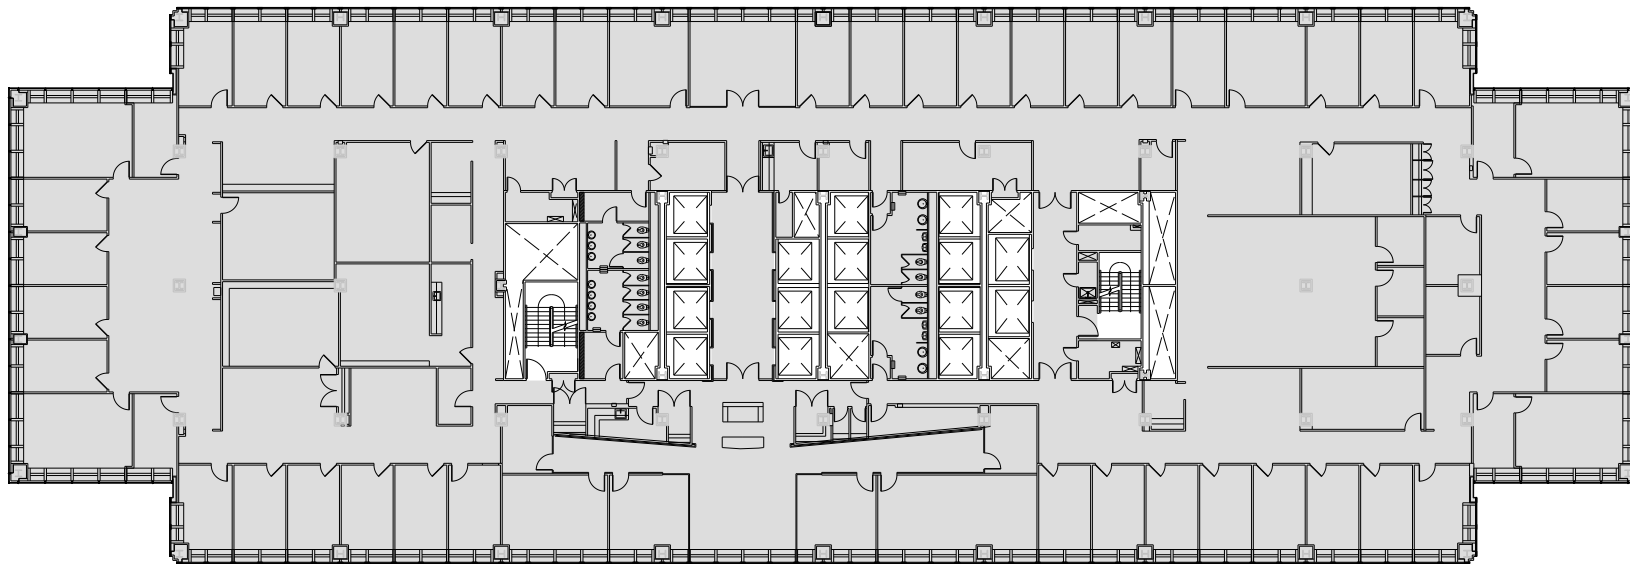

PENN 1

- 37,191 RSF

Leasing Contacts:

Josh Glick	Jared Silverman	Anthony Cugini	Jordan Donohue
212.894.7413	212.894.7458	212.894.7425	212.894.7456
jglick@vno.com	jsilverman@vno.com	acugini@vno.com	jdonohue@vno.com