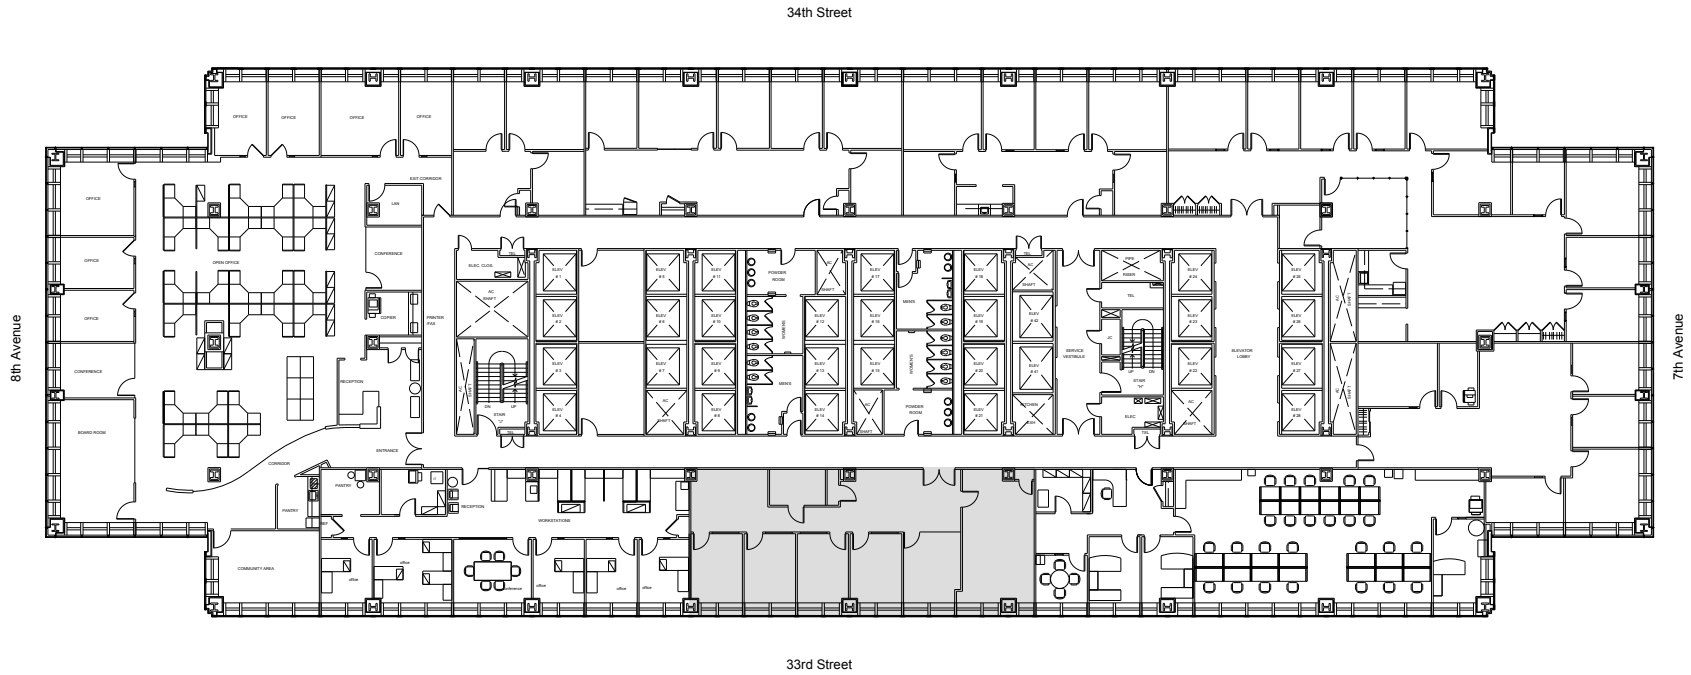

One Penn Plaza

Partial 16th Floor - 2,974 RSF

Leasing Contacts:

Josh Glick Jared Silverman
212.894.7413 212.894.7458
jglick@vno.com jsilverman@vno.com

VORNADO
REALTY TRUST