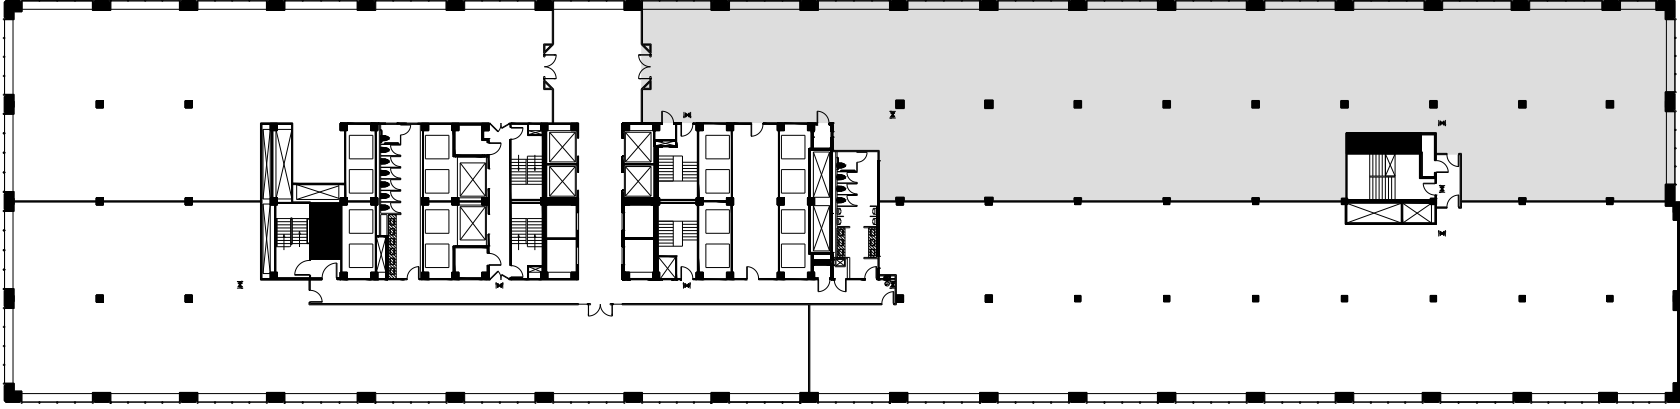

# 1290 Avenue of the Americas

Partial 16th Floor - 17,595 RSF

Leasing Contacts:

Edward Riguardi	Ryan Levy
212.894.7923	212.894.7472
eriguardi@vno.com	rlevy@vno.com