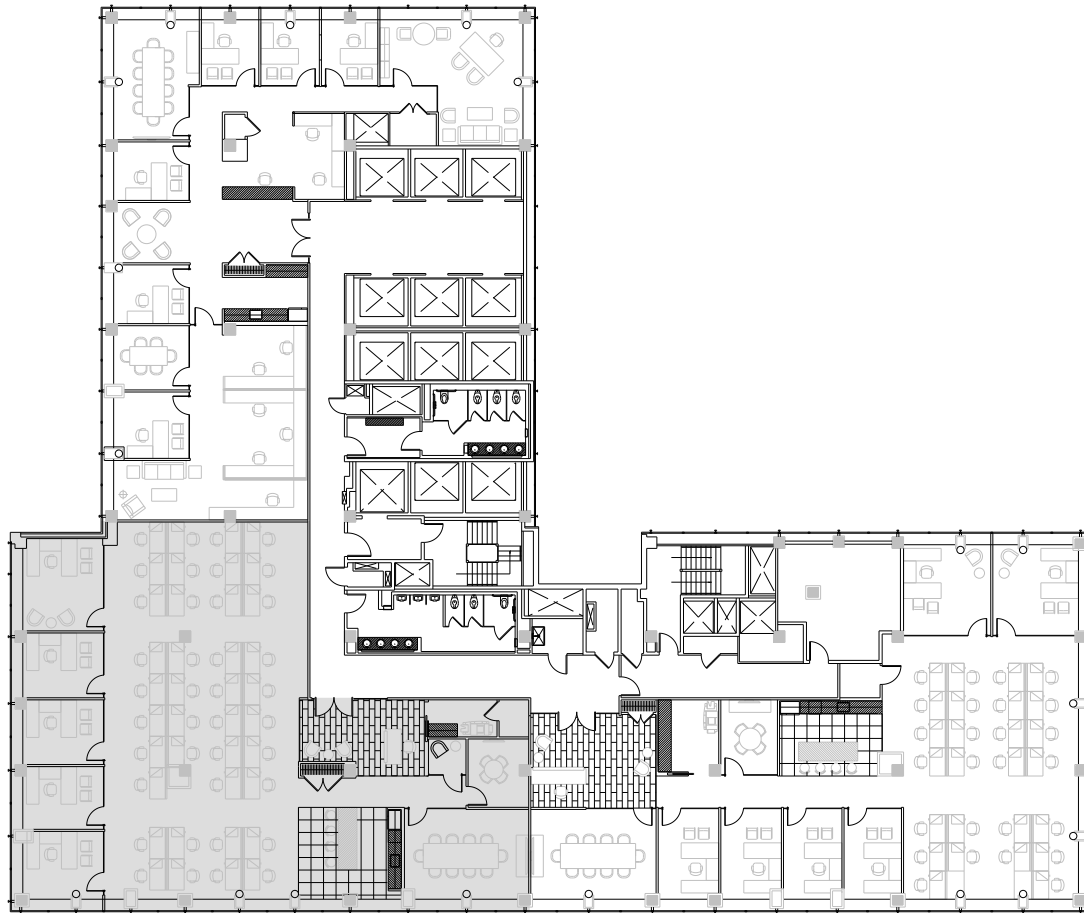

888 Seventh

Partial 21st Floor - 6,782 RSF

Leasing Contacts:

Edward Riguardi	Alex Bedell	Ryan Levy
212.894.7923	212.894.7407	212.894.7472
eriguardi@vno.com	abedell@vno.com	rlevy@vno.com