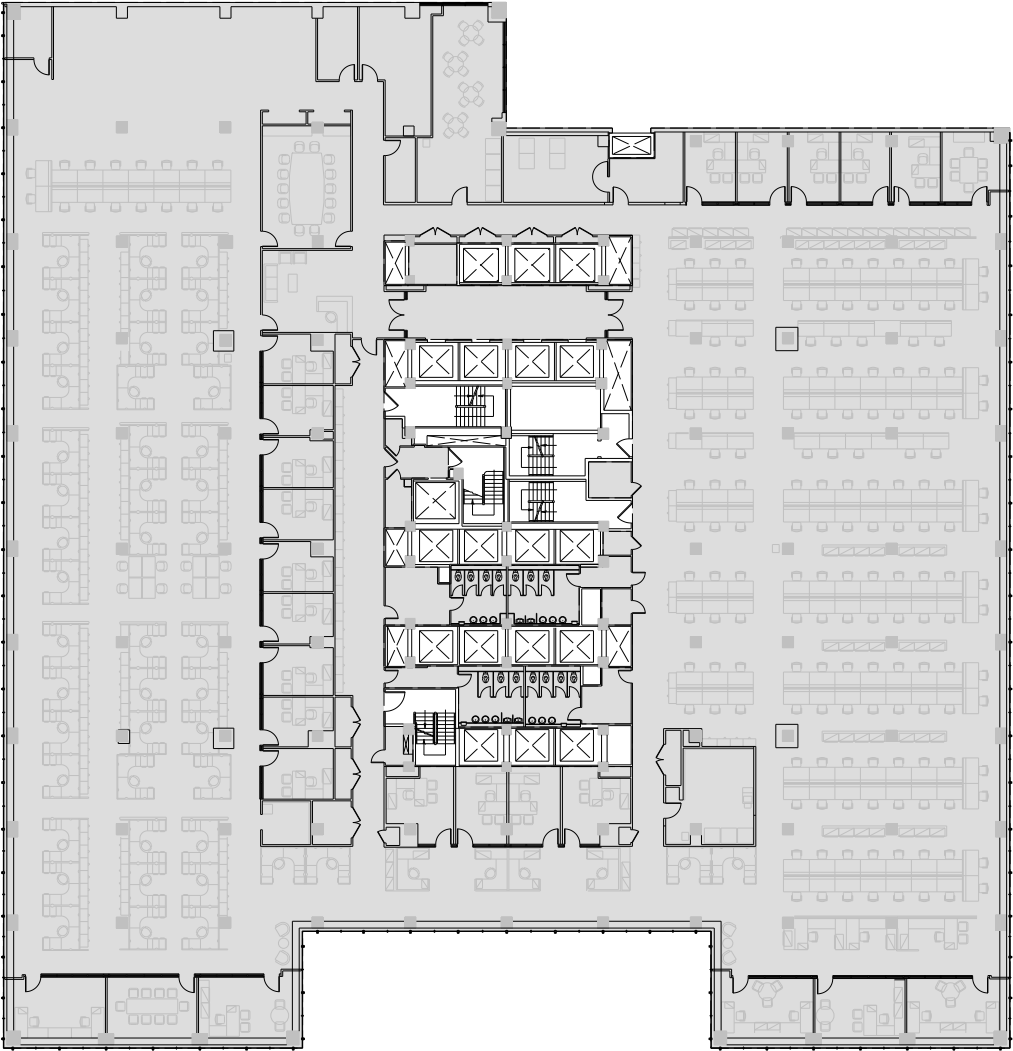

90 Park

Entire 5th Floor - 44,968 RSF

Leasing Contacts:

Edward Riguardi	Ryan Levy	Jared Silverman
212.894.7923	212.894.7472	212.894.7458
eriguardi@vno.com	rlevy@vno.com	jsilverman@vno.com