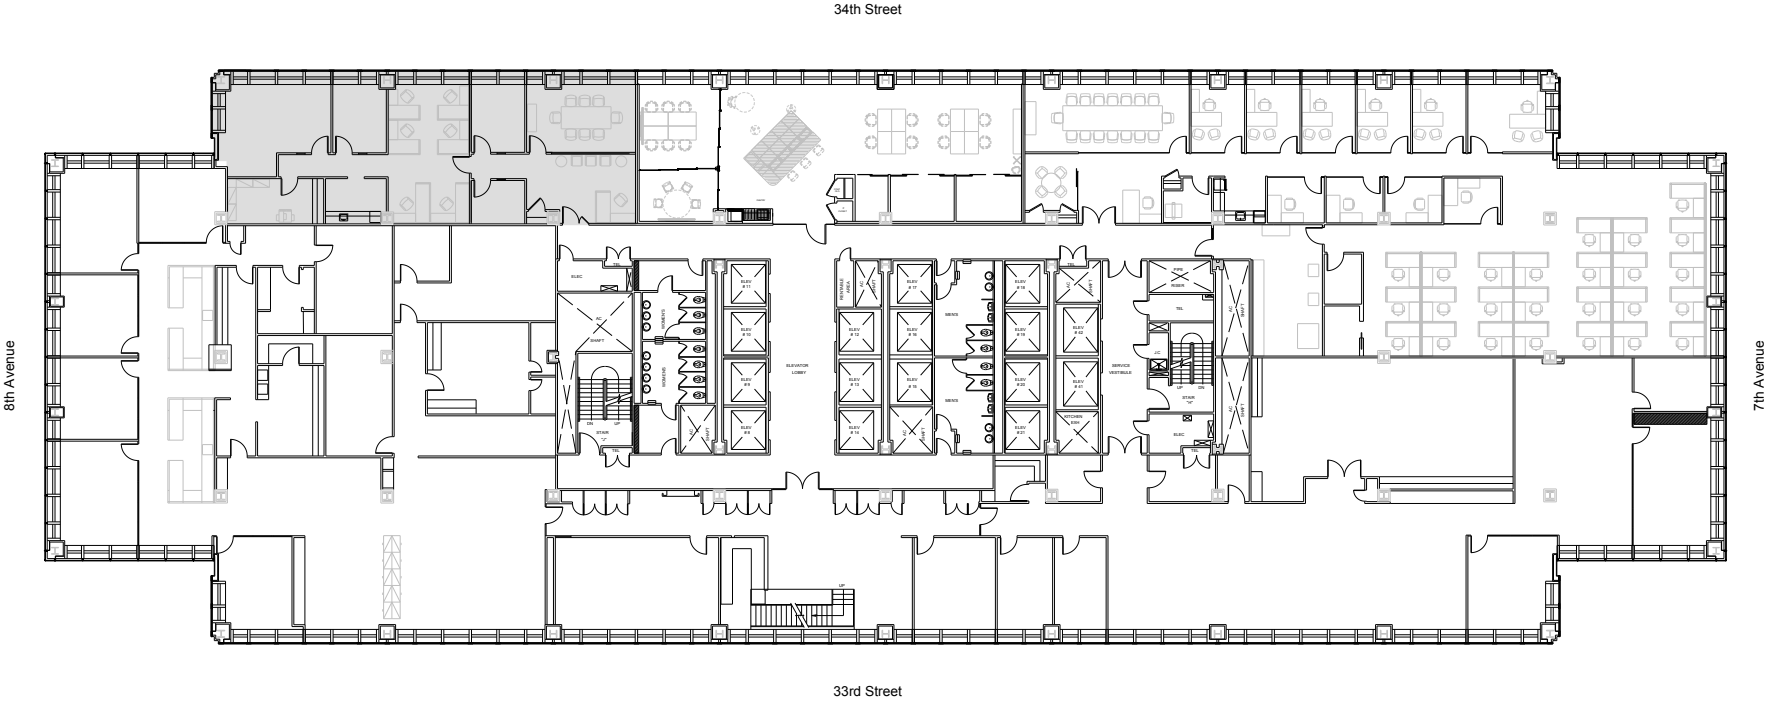

PENN 1

Partial 39th Floor - 3,256 RSF

Leasing Contacts:

Josh Glick Jared Silverman Anthony Cugini
212.894.7413 212.894.7458 212.894.7425
jglick@vno.com jsilverman@vno.com acugini@vno.com