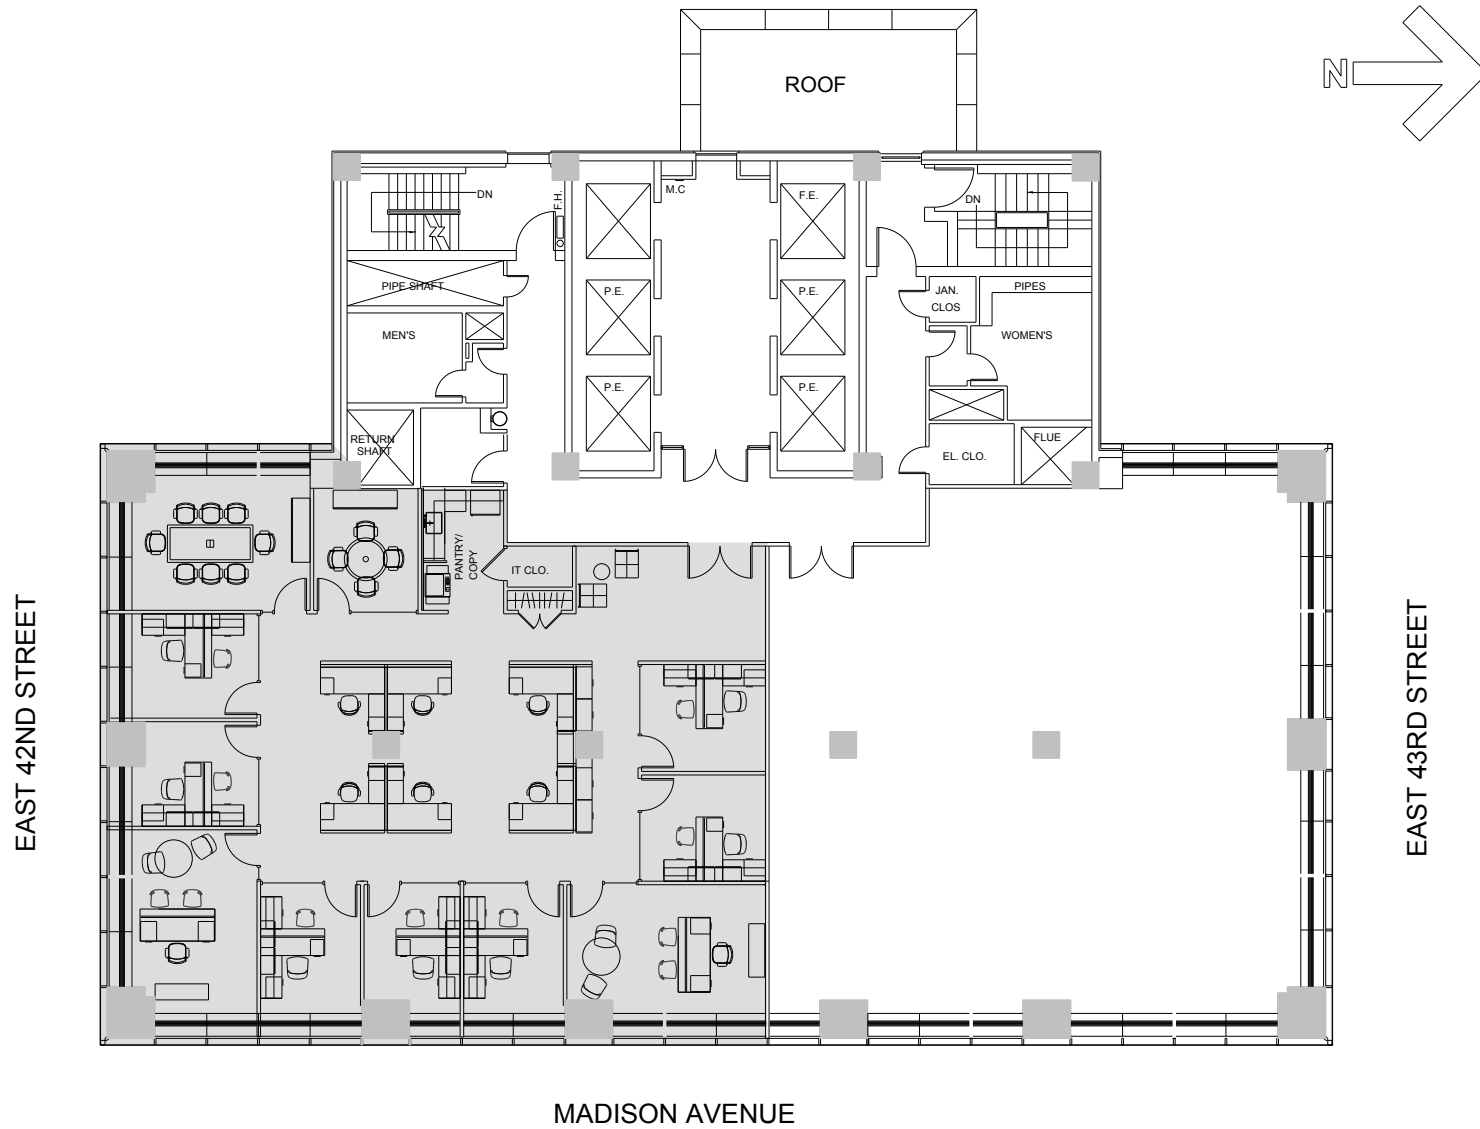

330 Madison Avenue

Partial 24th Floor - 5,299 RSF

Leasing Contacts:

Jared Solomon
212.894.7410
jsolomon@vno.com

VORNADO
REALTY TRUST