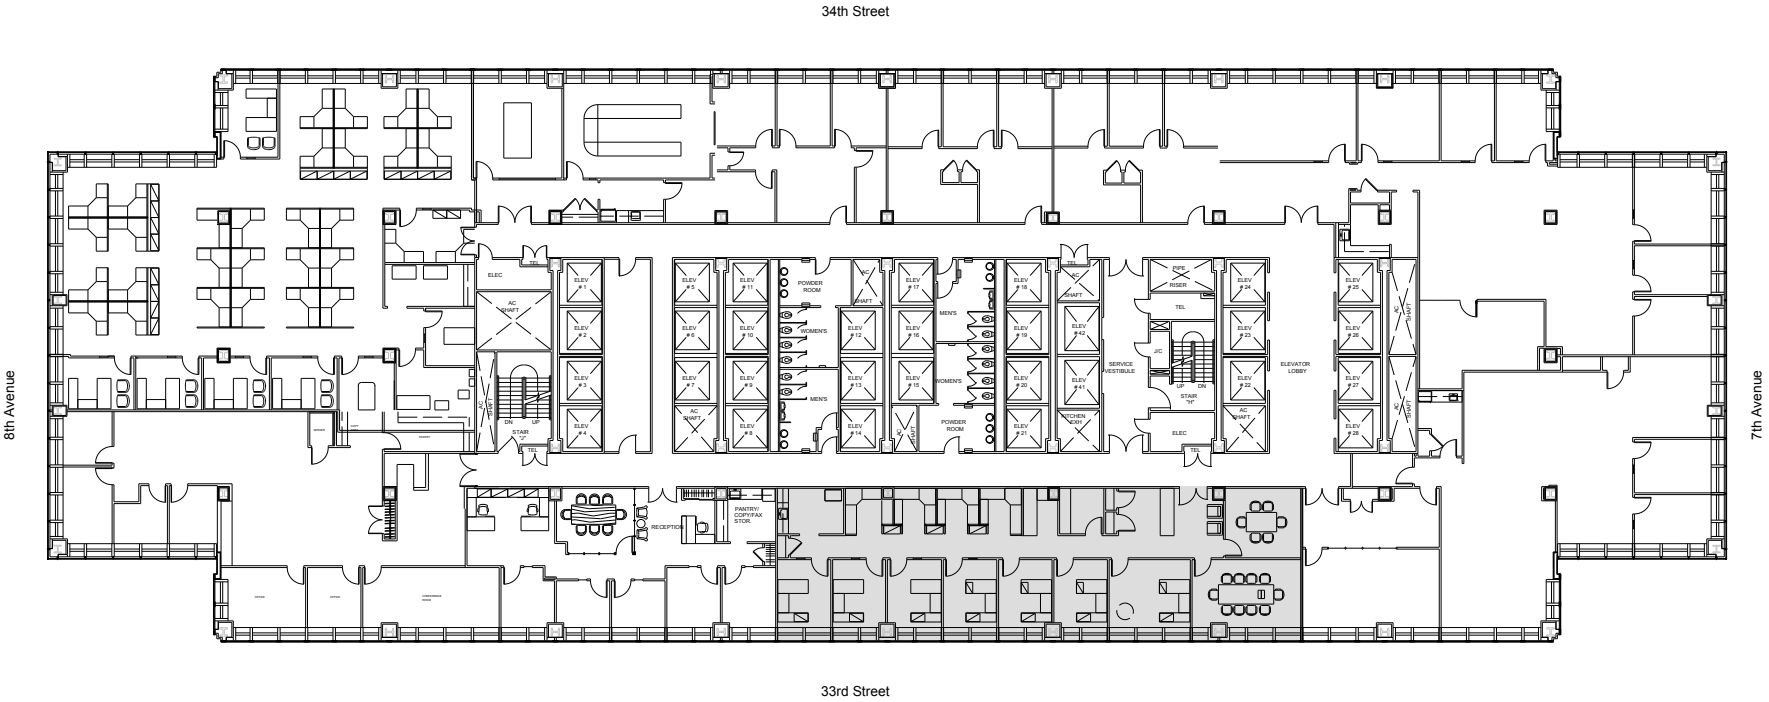

One Penn Plaza

Partial 21st Floor - 4,312 RSF

Leasing Contacts:

Josh Glick Jared Silverman
212.894.7413 212.894.7458
jglick@vno.com jsilverman@vno.com