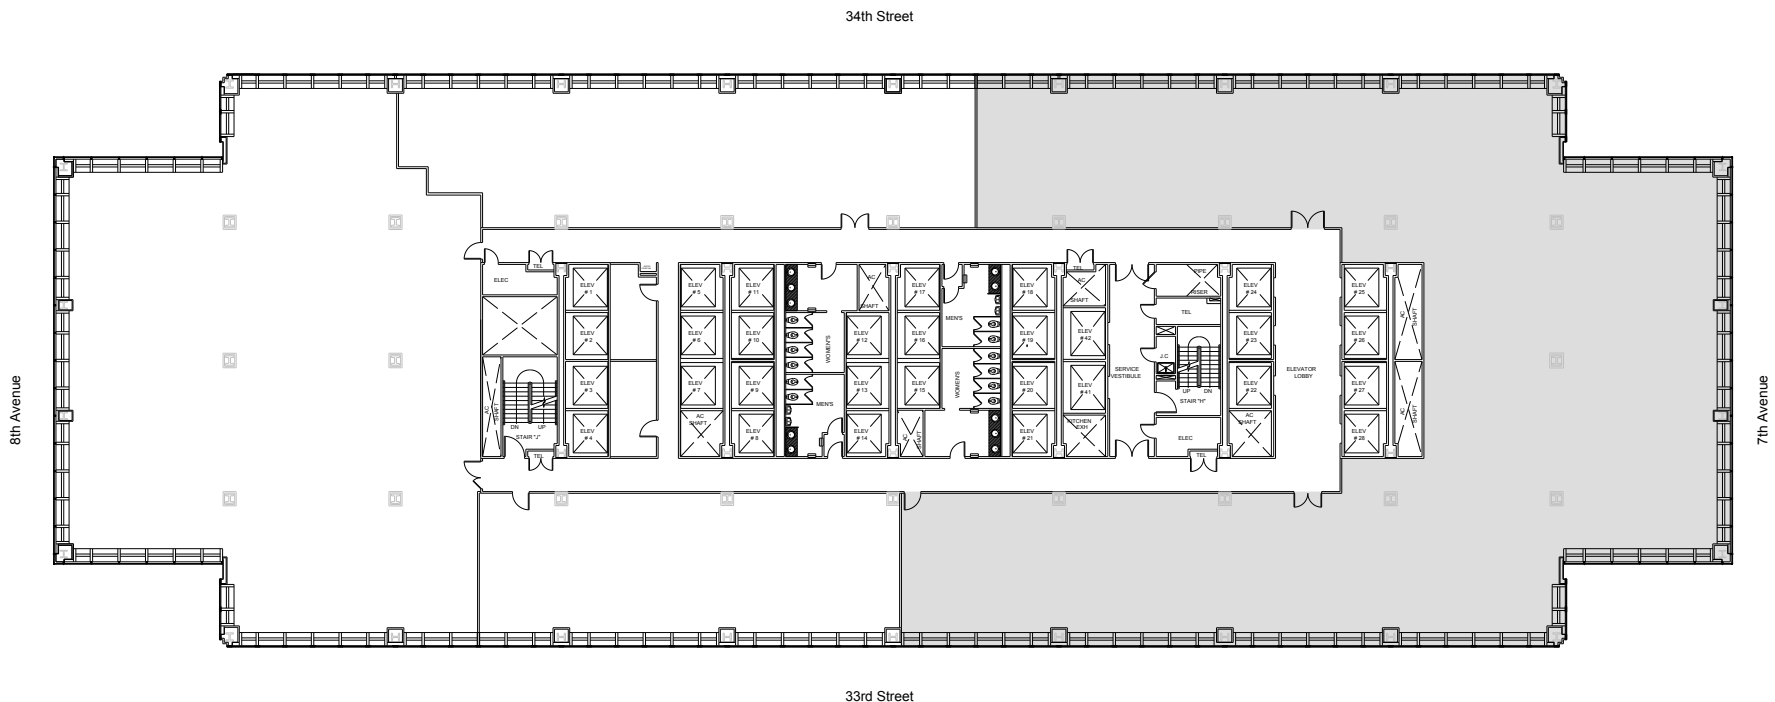

PENN 1

Partial 22nd Floor - 16,169 RSF

Leasing Contacts:

Josh Glick Jared Silverman Anthony Cugini
212.894.7413 212.894.7458 212.894.7425
jglick@vno.com jsilverman@vno.com acugini@vno.com