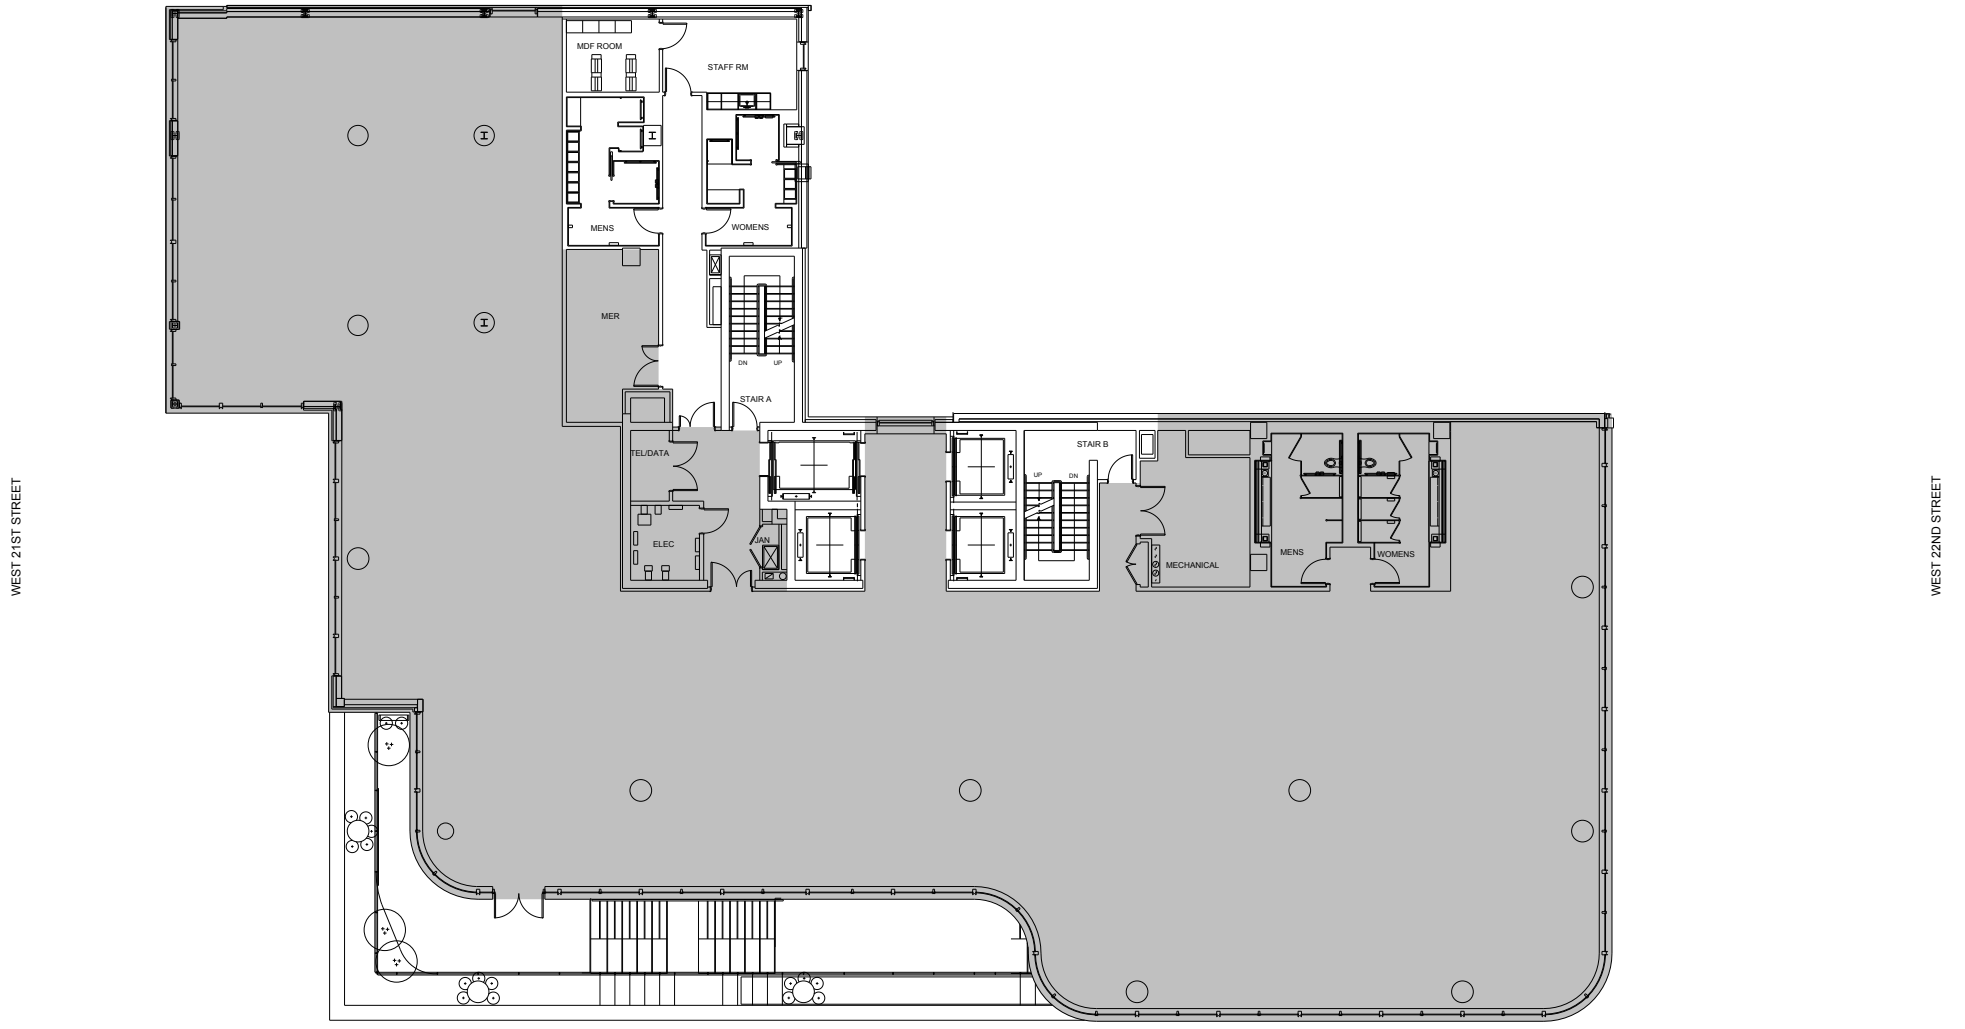

Suite 400
Approx: 17,000 SF

Leasing Contacts:

Josh Glick	Jared Silverman	Jared Solomon
212.894.7413	212.894.7458	212.894.7410
jglick@vno.com	jsilverman@vno.com	jsolomon@vno.com