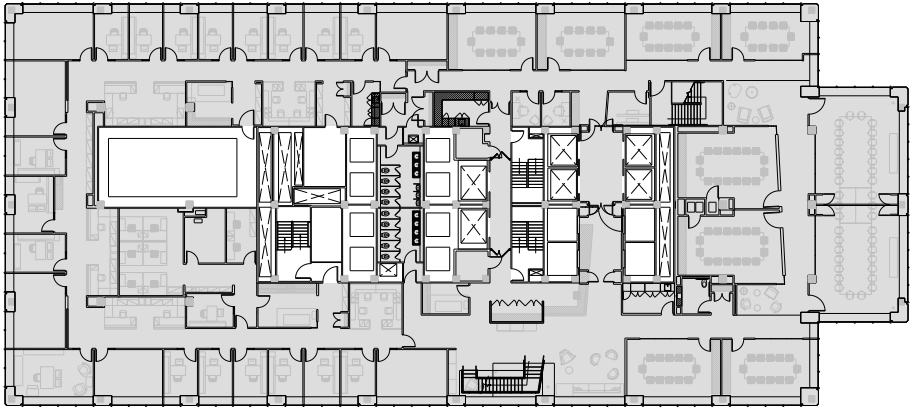

1290 Avenue of the Americas

Entire 20th Floor - 25,233 RSF

Leasing Contacts:

Edward Riguardi Ryan Levy
212.894.7923 212.894.7472
eriguardi@vno.com rlevy@vno.com