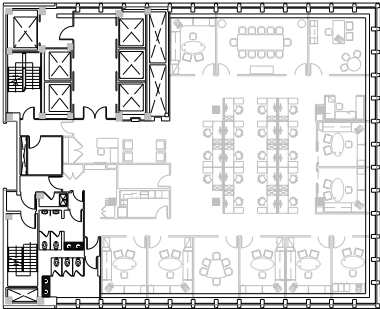

280 Park

W20th Floor

Leasing Contacts:

Edward Riguardi Alex Bedell
212.894.7923 212.894.7407
eriguardi@vno.com abedell@vno.com