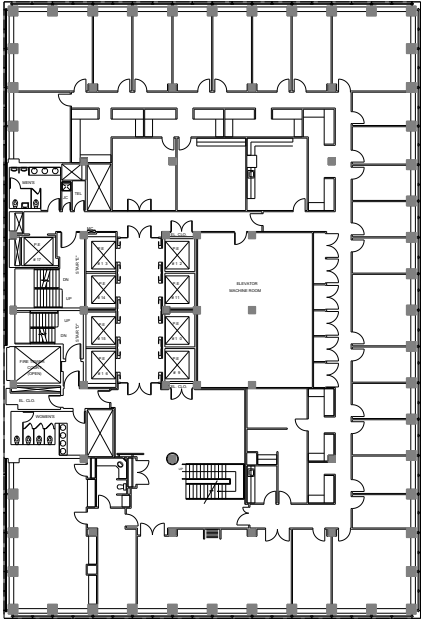

280 Park Avenue

Entire E25th Floor - 8,936 RSF

WEST BUILDING

EAST BUILDING

Park Avenue

E48th Street

Leasing Contacts:

Edward Riguardi
212.894.7923
eriguardi@vno.com