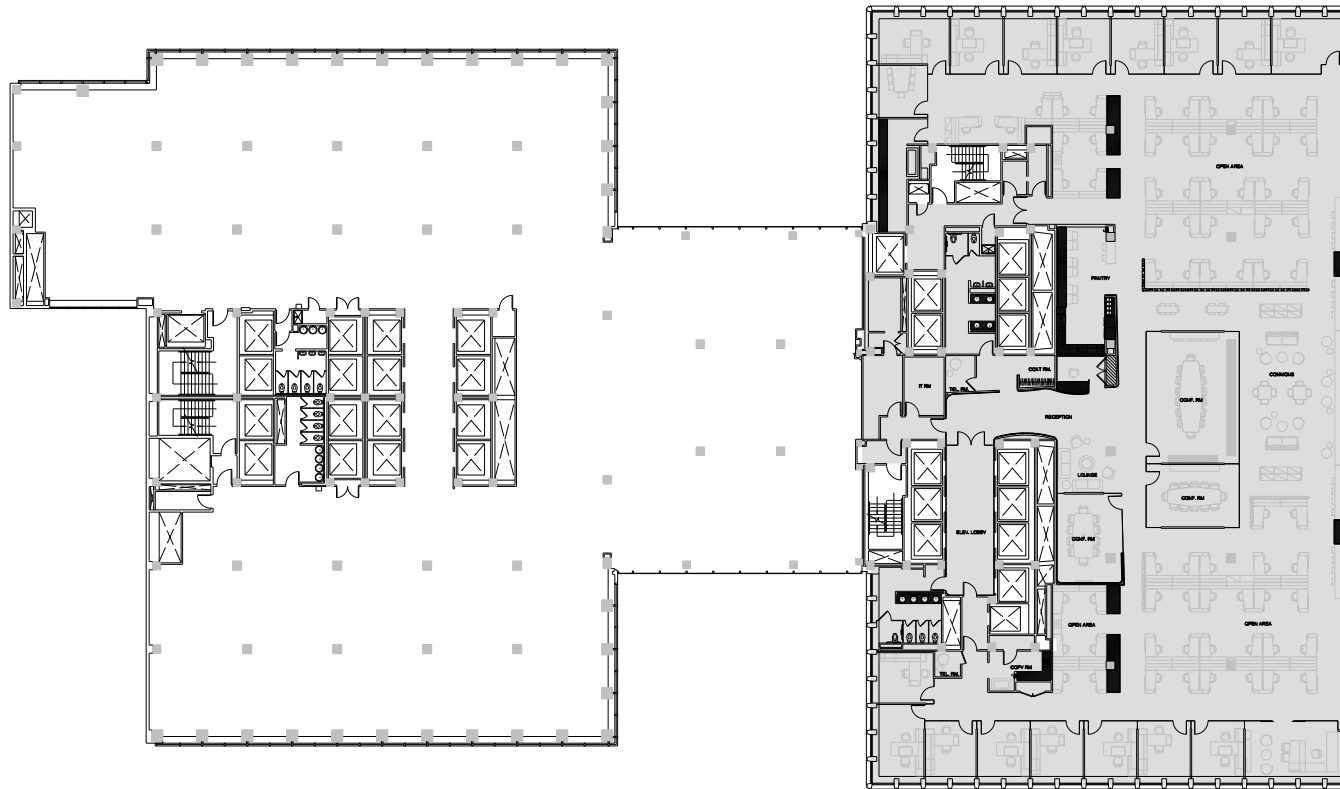

280 Park

Partial 6th Floor - 22,931 RSF

Leasing Contacts:

Edward Riguardi	Alex Bedell	Jordan Donohue
212.894.7923	212.894.7407	212.894.7456
eriguardi@vno.com	abedell@vno.com	jdonohue@vno.com