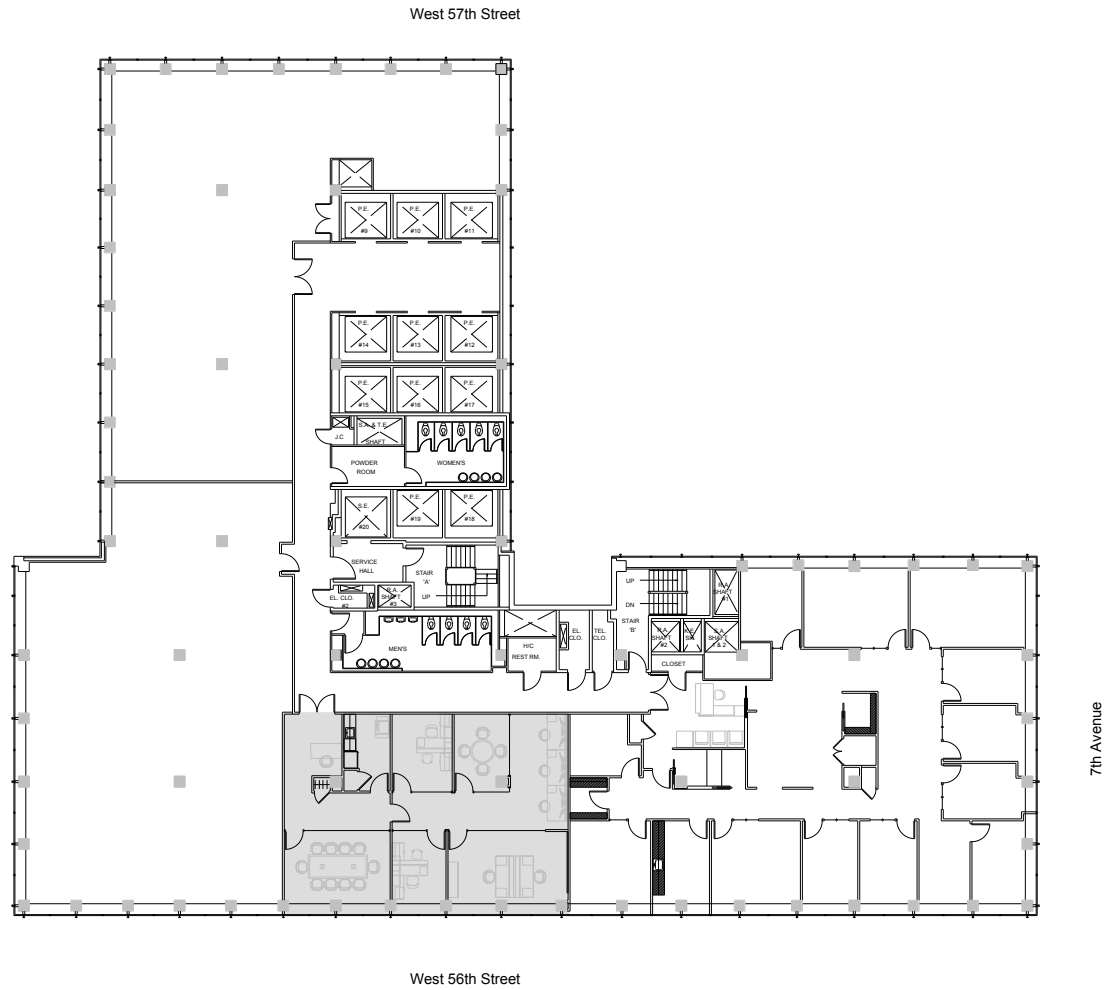

888 Seventh

Partial 24th Floor - 2,660 RSF

Leasing Contacts:

Jared Solomon Ryan Levy
212.894.7410 212.894.7472
jsolomon@vno.com rlevy@vno.com

VORNADO
REALTY TRUST